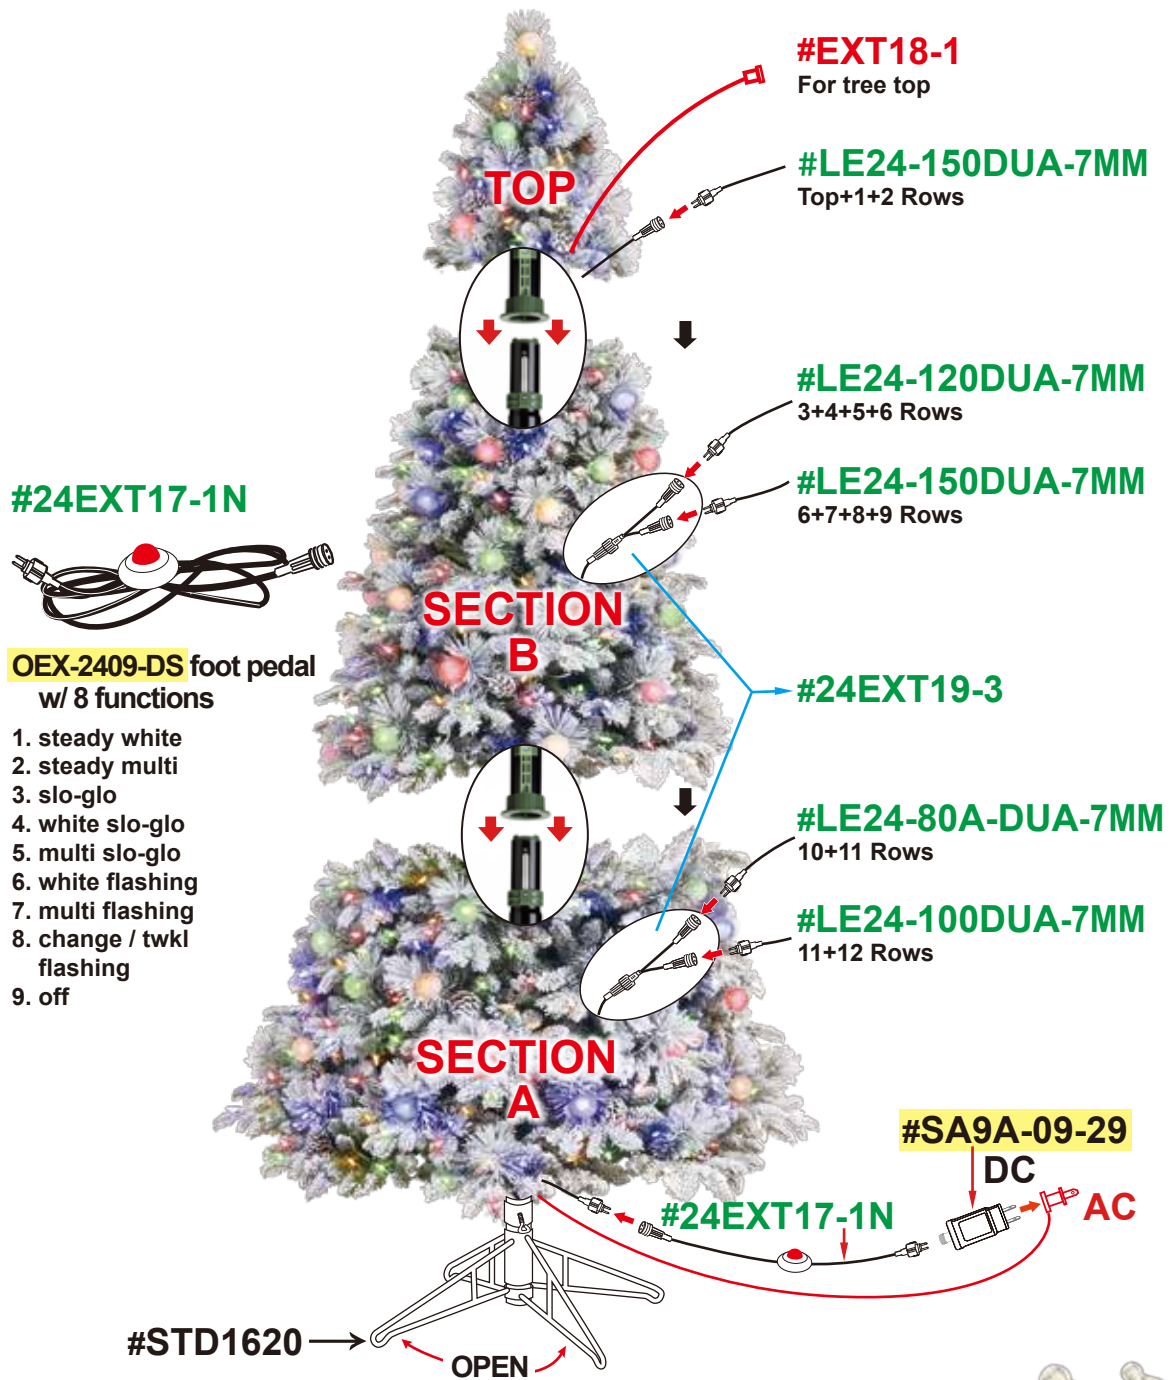

7.5' HEAVY FLOCKED CANDLEWOOD PINE

A

600 LED 7MM COLOR CHOICE LTS TOTAL WATT. 26.4W

2 YEAR
TS: TYPE A, E & F

#20105LO

SKU# 2133534

UPC# 803993201054

#SP22
LED 7MM
COLOR CHOICE