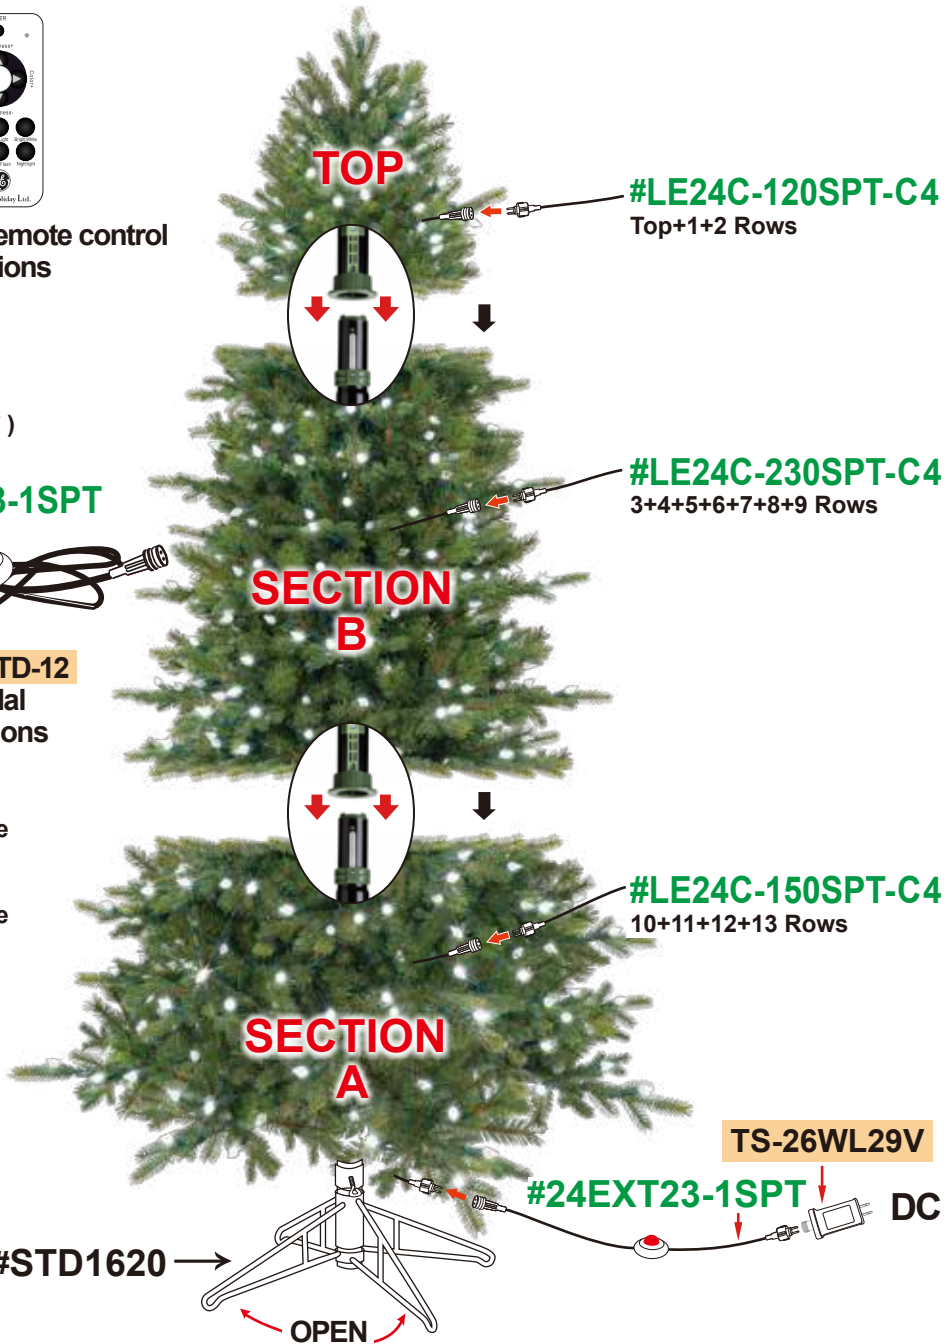

7.5' ALLEGHENY FIR

B

500 LED C4 SPECTRUM WHITE LTS TOTAL WATT. 54W

2 YEAR
TS: TYPE A, E & F

#23142LO

SKU# 5270957

UPC# 803993231426

#REMO-1SPT

TS-T09CX remote control
w/ 8 functions

battery type

CR2025 (3 V)

#24EXT23-1SPT

TS-FD09CRTD-12

foot pedal
w/ 8 functions

1. soft white
2. day light
3. bright white
4. soft white twinkling
5. bright white twinkling
6. fade
7. flash
8. nightlight
9. off

#SP40
LED C4
SPECTRUM WHITE