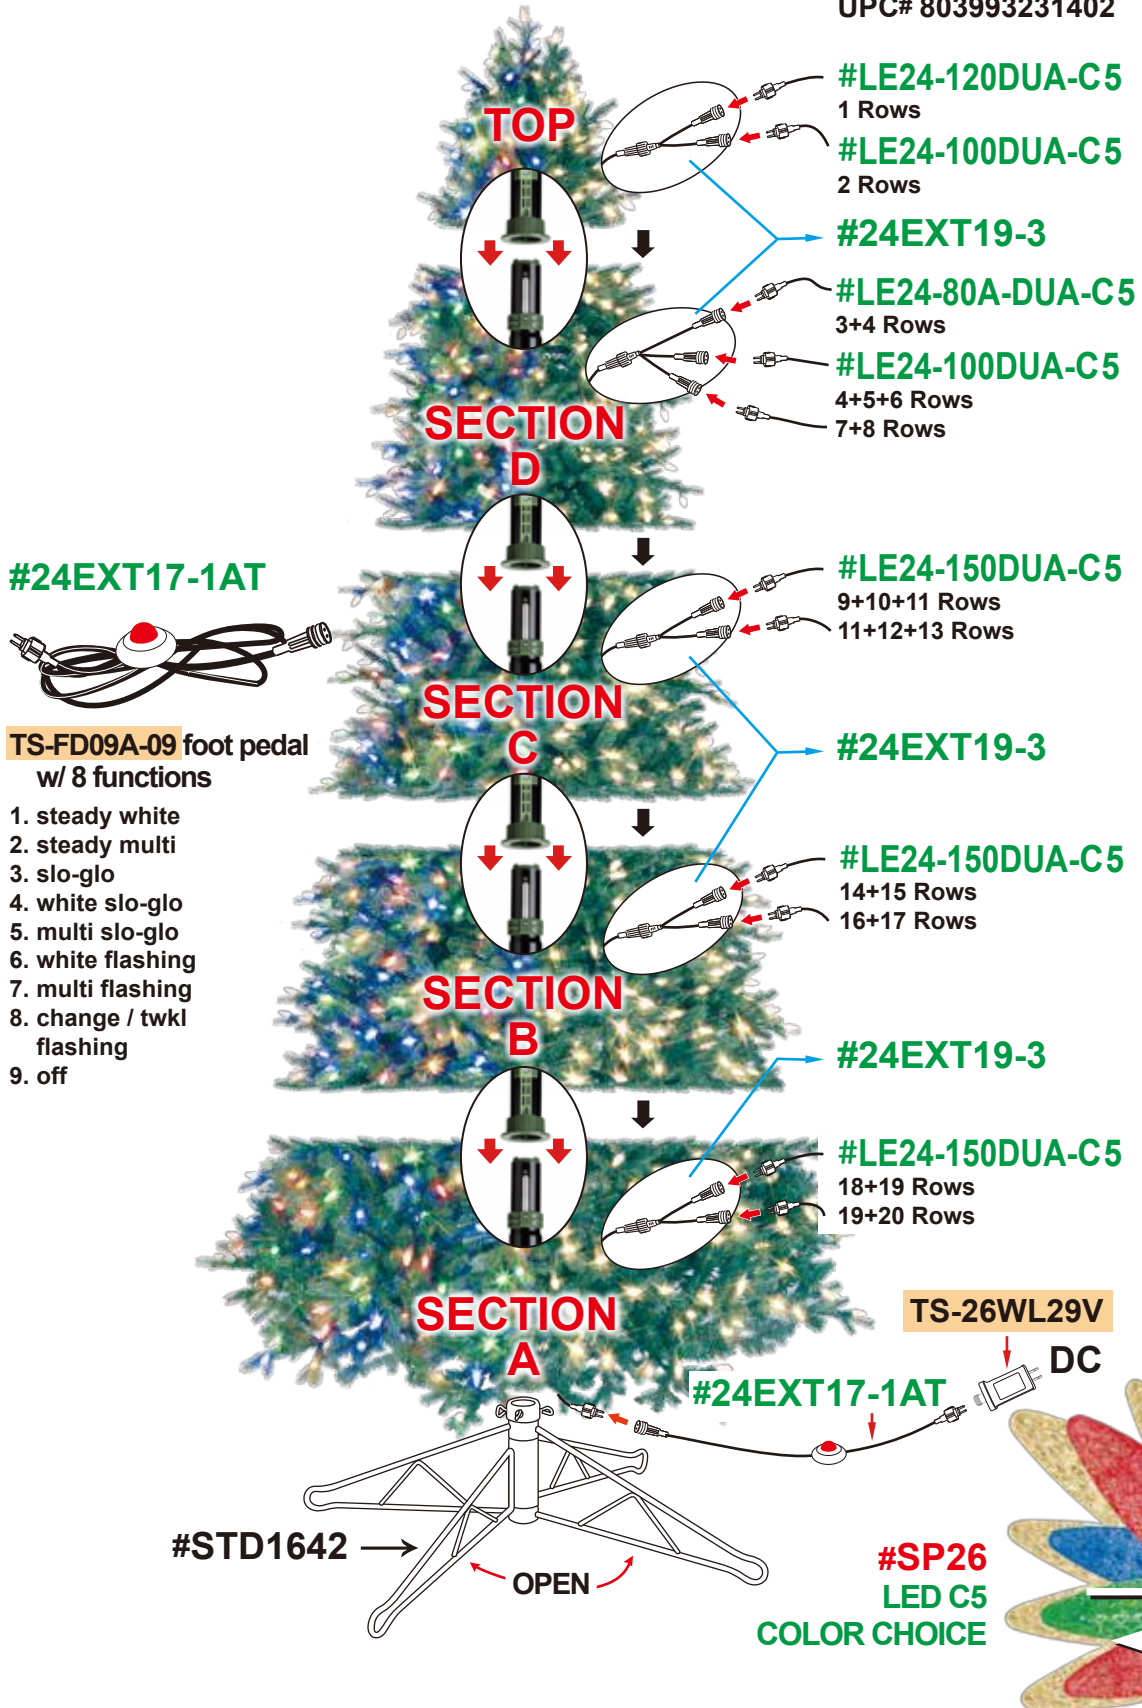

# 12' RICHMOND FIR

**B**

1400 LED C5 COLOR CHOICE LTS TOTAL WATT. 54W

2 YEAR  
TS: TYPE A, E & F

**#23140LO**

SKU# 5270968

UPC# 803993231402

**#24EXT17-1AT**

**TS-FD09A-09** foot pedal  
w/ 8 functions

1. steady white
2. steady multi
3. slo-glo
4. white slo-glo
5. multi slo-glo
6. white flashing
7. multi flashing
8. change / twkl flashing
9. off