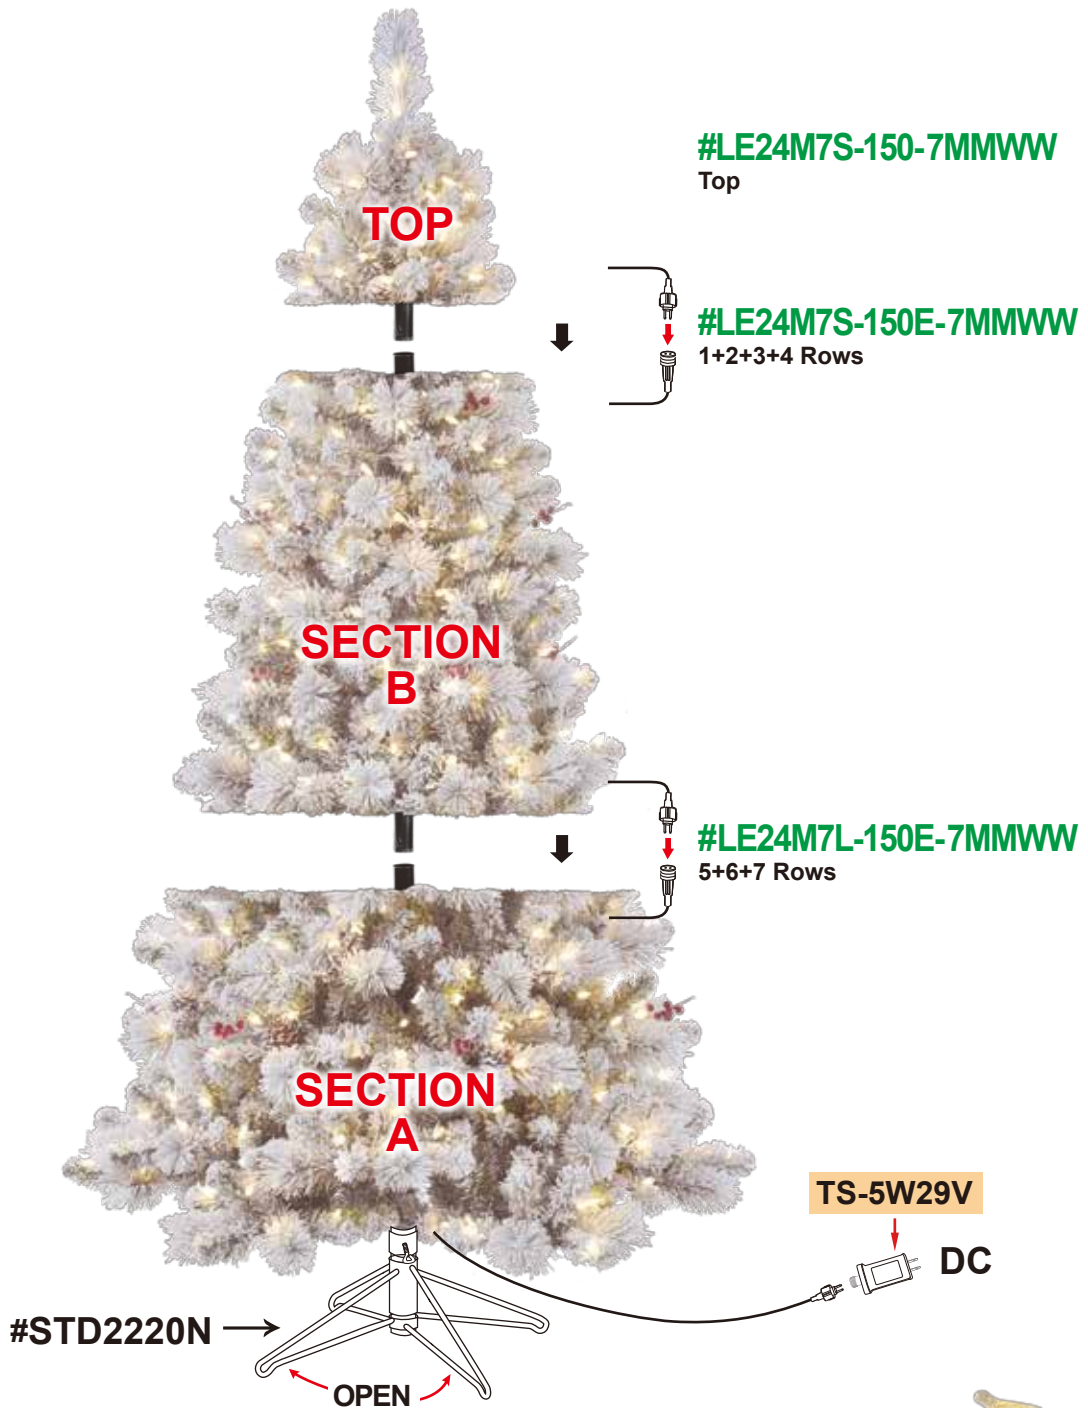

# 7.5' FLOCKED LAUREL PINE

450 LED MICRO BRIGHT LTS TOTAL WATT. 14.4W

B

2 YEAR  
TS: TYPE C

#23139LO

SKU# 5270955

UPC# 803993231396

NO SPARE BULB  
LED 7MM