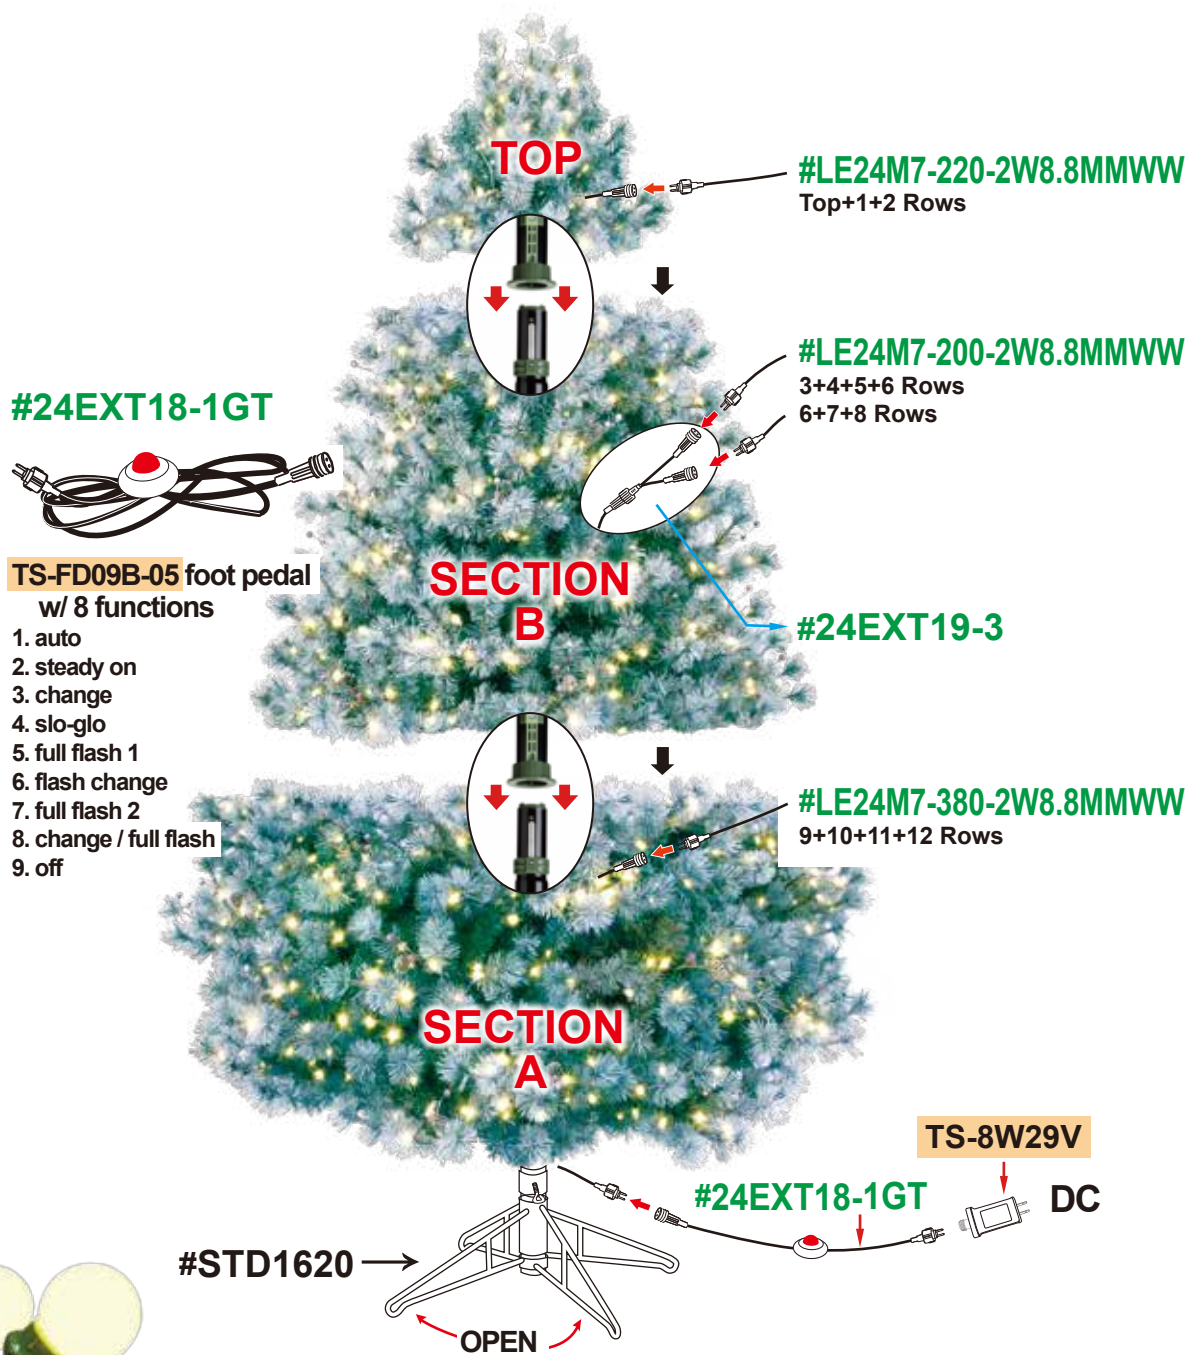

# 7.5' CAROLINA PINE

B

1000 LED MICRO BRIGHT 2 WAY CHASING LTS TOTAL WATT. 19.2W

2 YEAR  
TS: TYPE A & F

#23117LO

SKU# 5270962

UPC# 803993231174

NO SPARE BULB  
LED 8.8MM