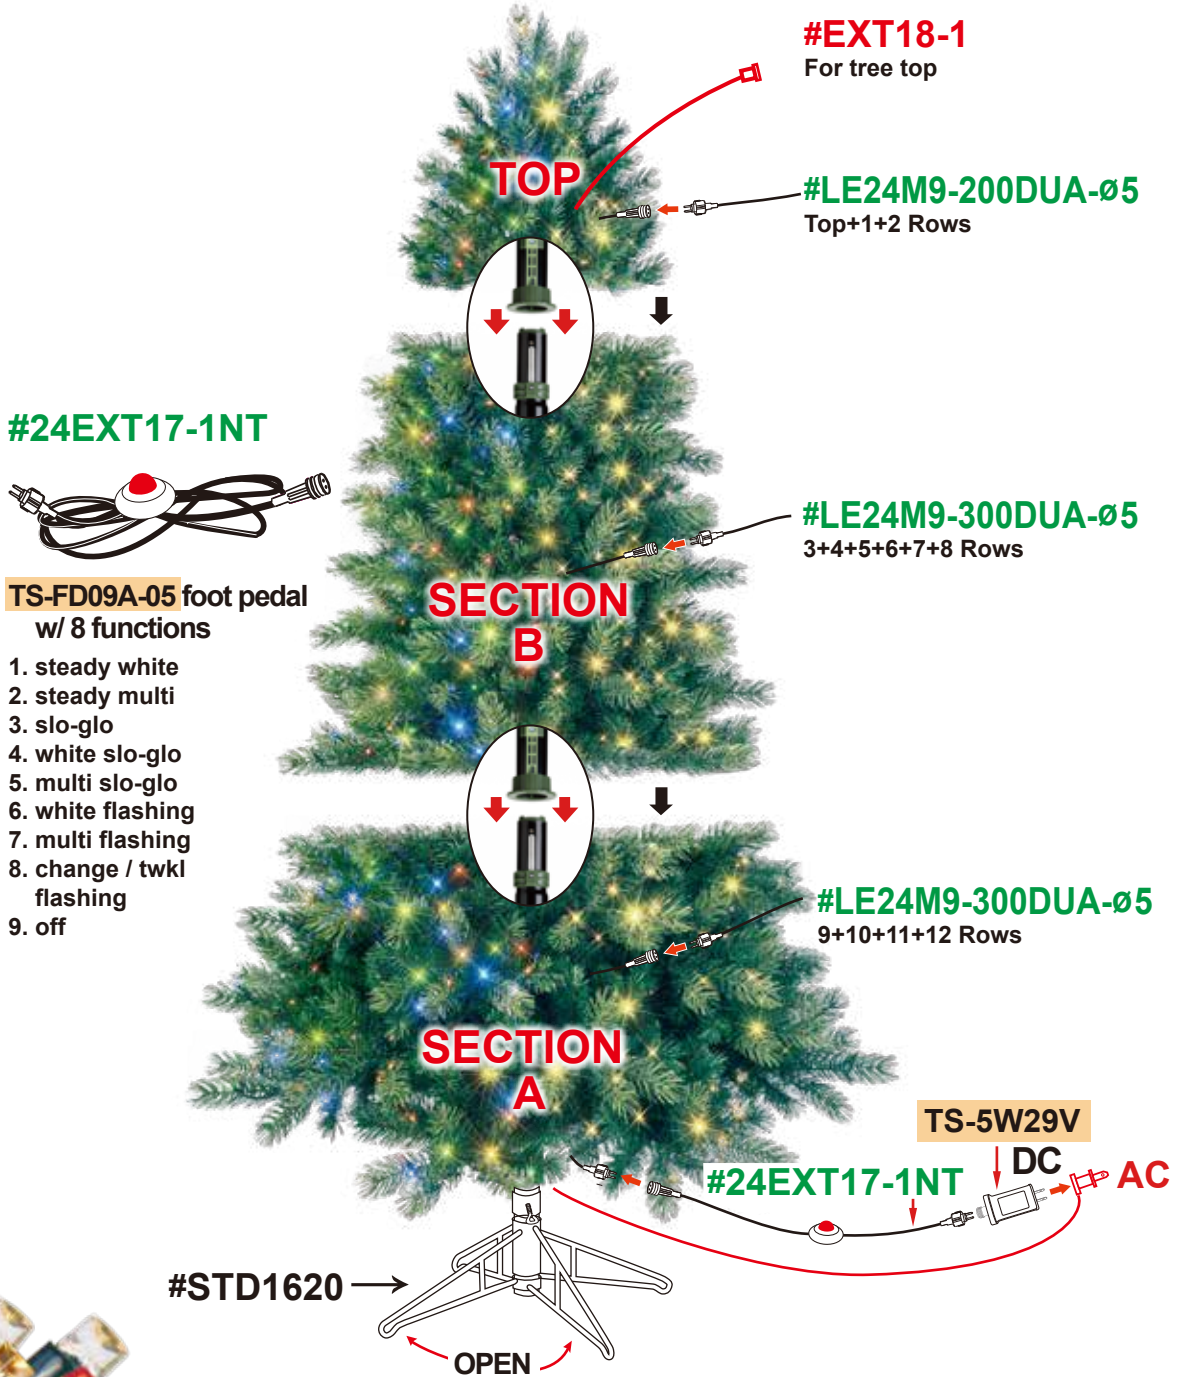

7.5' SCOTCH PINE

B

800 LED MICRO BRIGHT COLOR CHOICE LTS TOTAL WATT. 14.4W

2 YEAR
TS: TYPE A & F

#23116LO

SKU# 5270963

UPC# 803993231167

#24EXT17-1NT

TS-FD09A-05 foot pedal
w/ 8 functions

1. steady white
2. steady multi
3. slo-glo
4. white slo-glo
5. multi slo-glo
6. white flashing
7. multi flashing
8. change / twkl flashing
9. off

#STD1620

OPEN

TS-5W29V

DC

#24EXT17-1NT

AC

NO SPARE BULB
LED 05