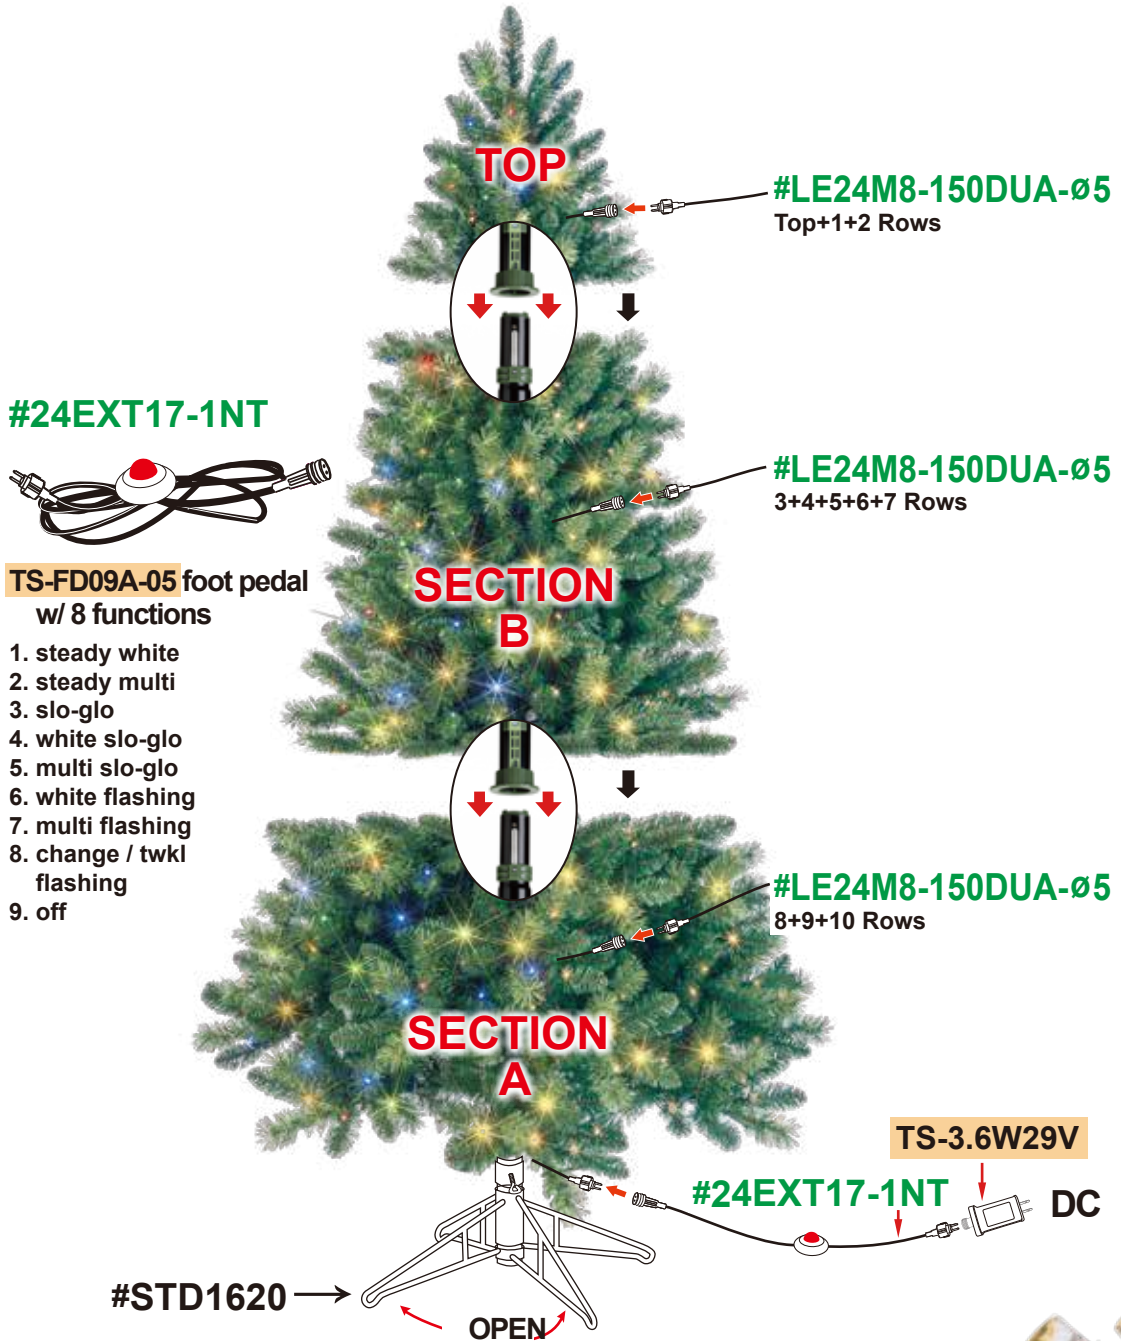

7.5' LEXINGTON PINE

B

450 LED MICRO BRIGHT COLOR CHOICE LTS **TOTAL WATT. 10.8W**

2 YEAR
TS: TYPE A & F

#23136LO

SKU# 5270956

UPC# 803993231365

NO SPARE BULB
LED Ø5