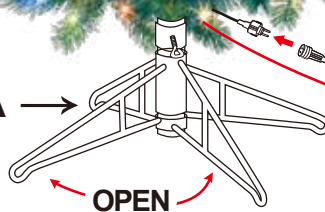

TS-FD09A-05 foot pedal
w/ 8 functions

1. steady white
2. steady multi
3. slo-glo
4. white slo-glo
5. multi slo-glo
6. white flashing
7. multi flashing
8. change / twkl flashing
9. off

#LE24M9-250DUA-05

9+10+11+12+13 Rows

#LE24M9-250DUA-05

14+15+16 Rows

TS-8W29V

DC

#24EXT17-1NT

AC

#STD1626A