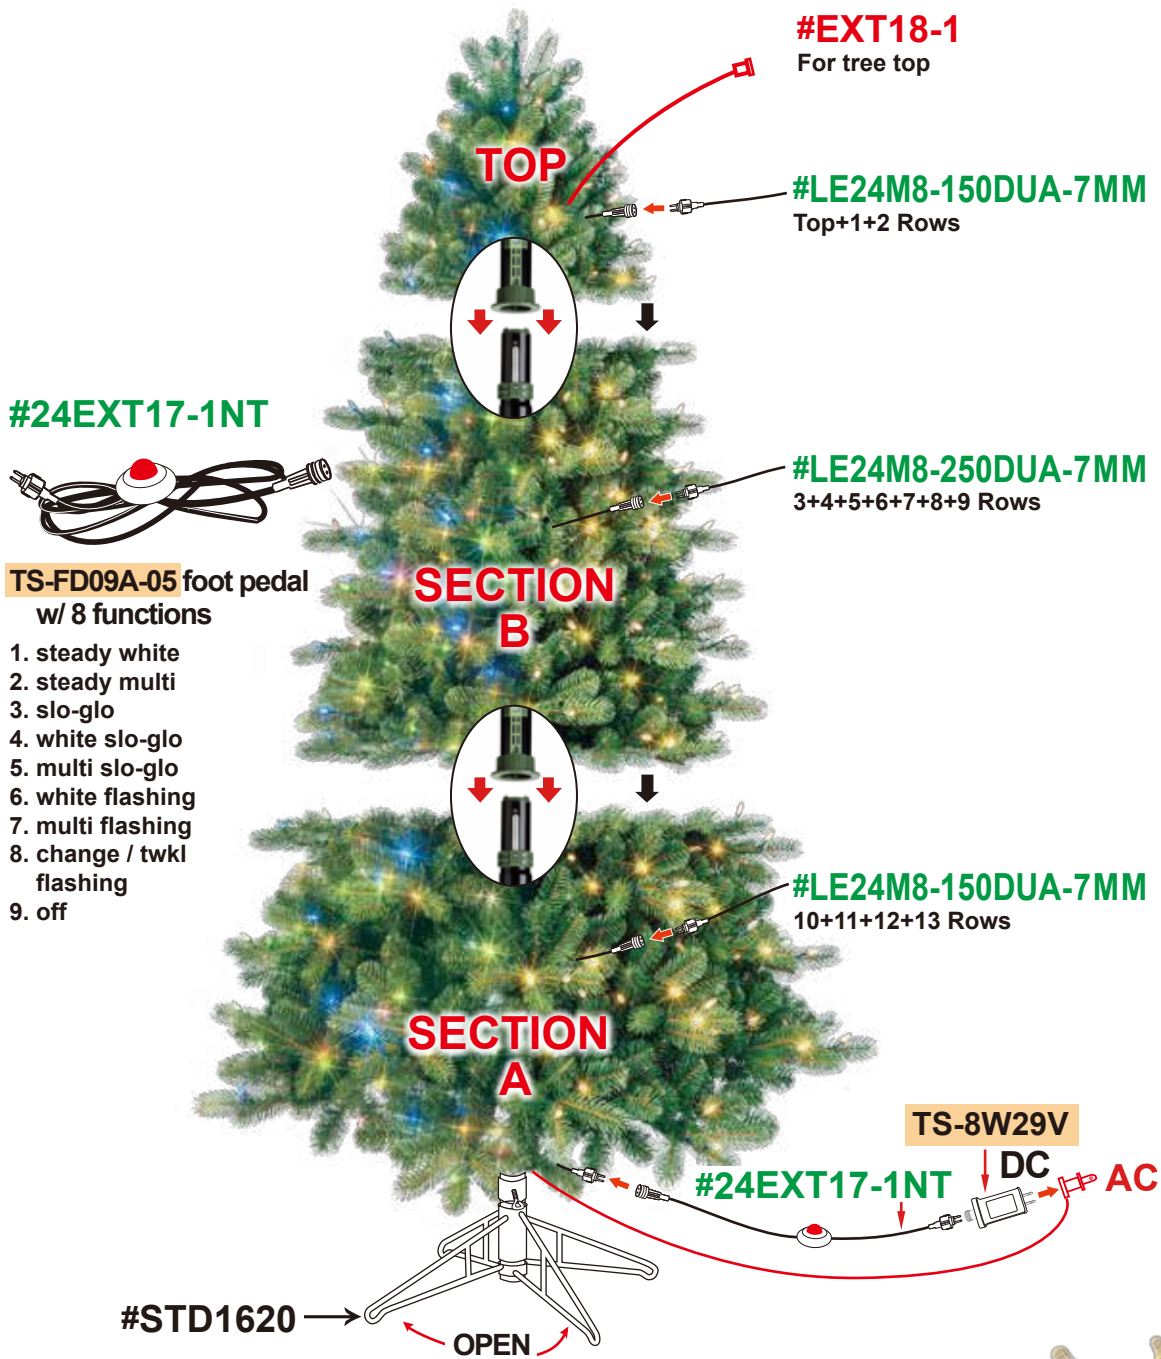

7.5' COLORADO SPRUCE

B

550 LED MICRO BRIGHT COLOR CHOICE LTS TOTAL WATT. 19.2W

2 YEAR
TS: TYPE A & F

#23141LO

SKU# 5270959

UPC# 803993231419

NO SPARE BULB
LED 7MM