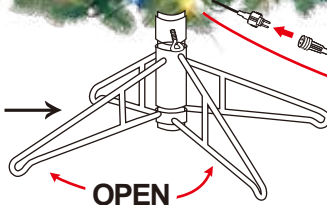

TS-FD09A-05 foot pedal
w/ 8 functions

1. steady white
2. steady multi
3. slo-glo
4. white slo-glo
5. multi slo-glo
6. white flashing
7. multi flashing
8. change / twkl flashing
9. off

TS-8W29V

DC

AC

#24EXT17-1NT

#STD1626A