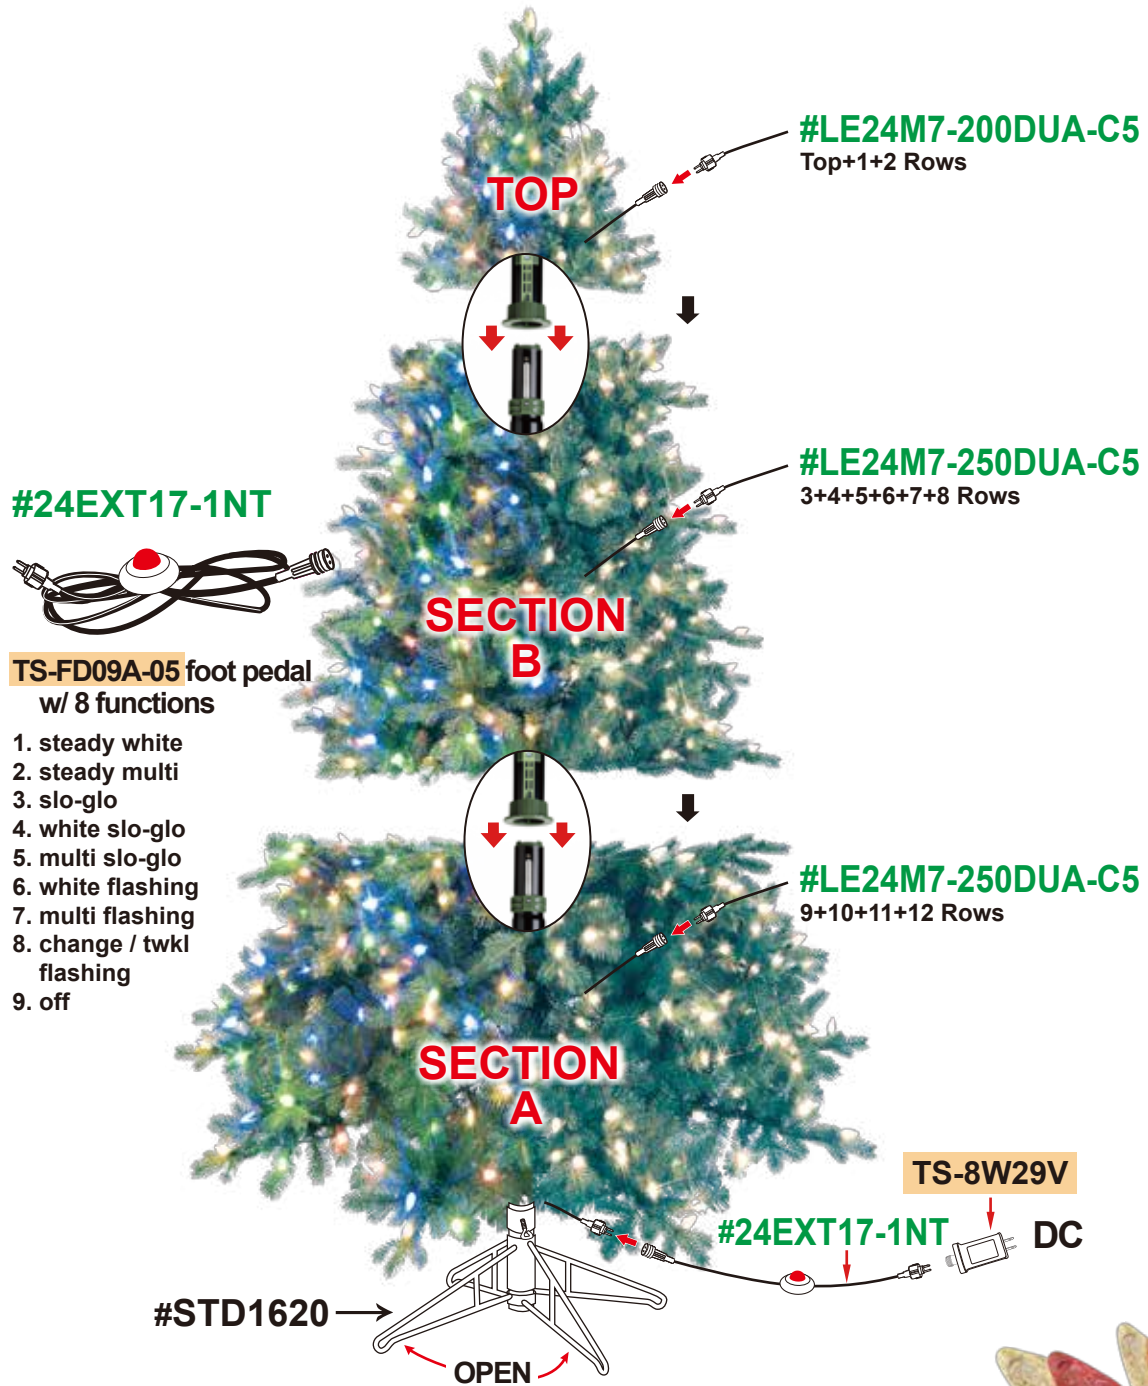

7.5' RICHMOND FIR

B

700 LED MICRO BRIGHT COLOR CHOICE LTS TOTAL WATT. 19.2W

2 YEAR
TS: TYPE A & F

#23102LO

SKU# 5270961

UPC# 803993231020

#24EXT17-1NT

TS-FD09A-05 foot pedal
w/ 8 functions

1. steady white
2. steady multi
3. slo-glo
4. white slo-glo
5. multi slo-glo
6. white flashing
7. multi flashing
8. change / twkl flashing
9. off

#LE24M7-200DUA-C5
Top+1+2 Rows

#LE24M7-250DUA-C5
3+4+5+6+7+8 Rows

#LE24M7-250DUA-C5
9+10+11+12 Rows

TS-8W29V

#24EXT17-1NT DC

#STD1620

OPEN

NO SPARE BULB
LED C5