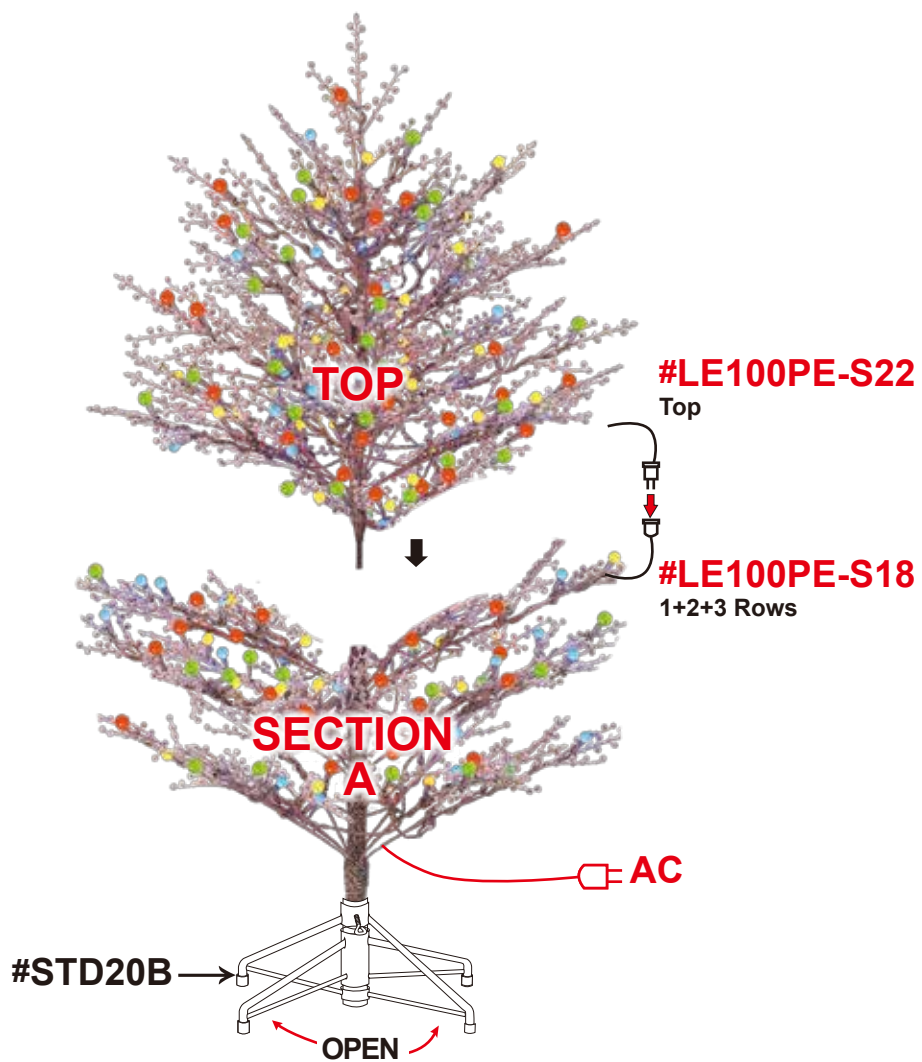

5' BROWN BERRY TREE

200 LED 14.5MM SUGAR PLUM LTS TOTAL WATT. 10.8W

1 YEAR RETAILER
TS: TYPE D & E

#20009LO

SKU# 477462

UPC# 803993200095

#SP12-4B
LED 14.5MM SUGAR PLUM