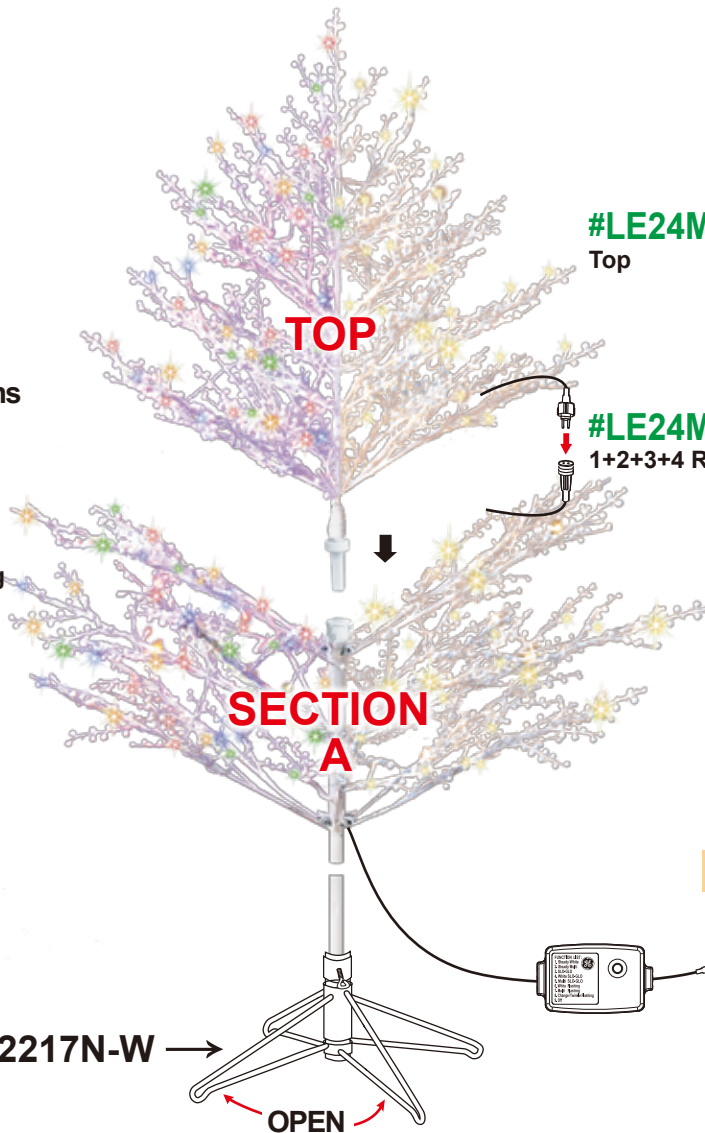

# 5' WHITE BERRY TREE

B

300 LED MICRO BRIGHT COLOR CHOICE LTS TOTAL WATT. 19.2W

1 YEAR RETAILER  
TS: TYPE D

#21149LO

SKU# 3723940

UPC# 803993211497

**TS-HD09A-05**  
w/ 8 functions

1. steady white
2. steady multi
3. slo-glo
4. white slo-glo
5. multi slo-glo
6. white flashing
7. multi flashing
8. change / twkl flashing
9. off

#LE24M-120S-DUA-05  
Top

#LE24M-180S-DUA-05  
1+2+3+4 Rows

TS-8W29V

DC

#STD2217N-W

OPEN

NO SPARE BULB  
LED 05