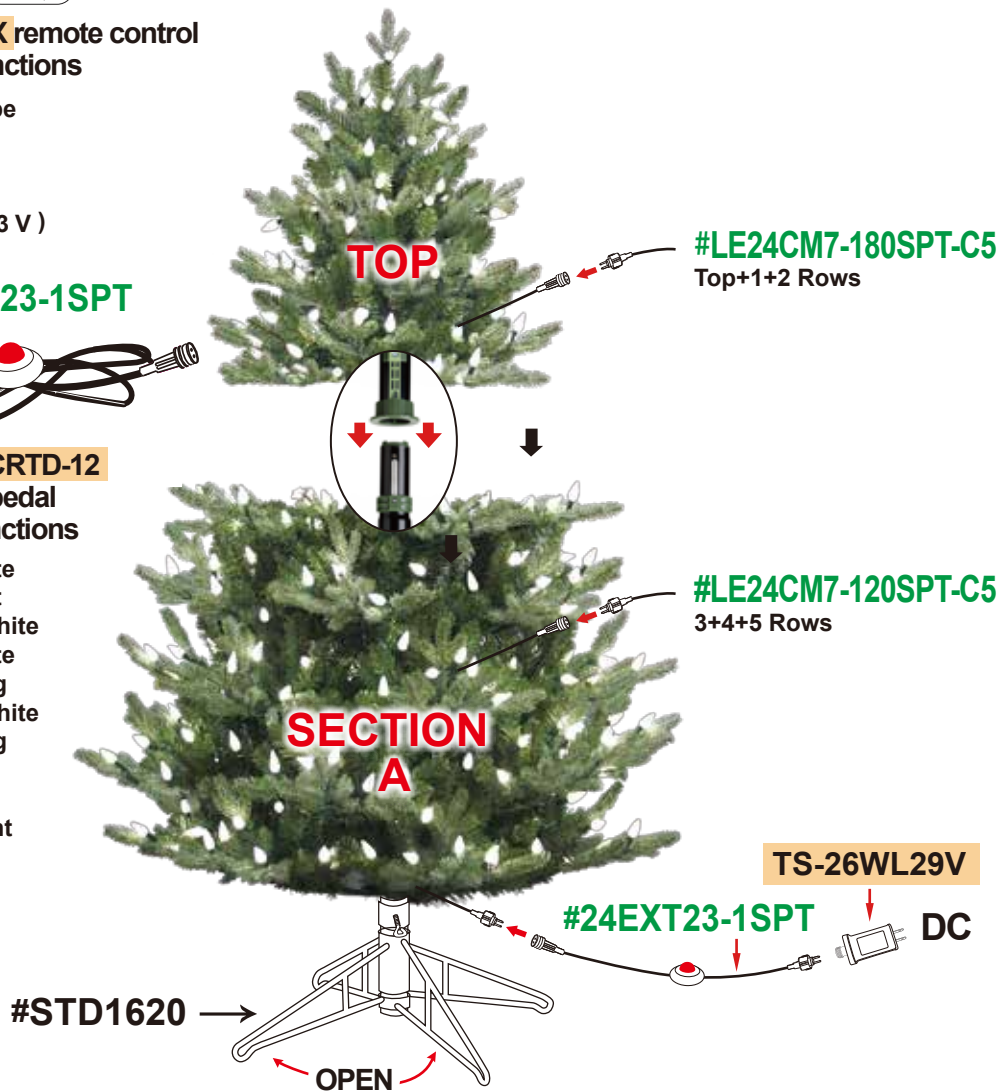

5' LIGHTLY FLOCKED EASTERN WHITE PINE **B**

300 LED MICRO BRIGHT SPECTRUM WHITE LTS **TOTAL WATT. 54W**

2 YEAR
TS: TYPE A & F

#23301QVC

SKU# H430134000000

UPC# 803993233017

#REMO-1SPT

TS-T09CX remote control
w/ 8 functions

battery type

CR2025 (3V)

#24EXT23-1SPT

TS-FD09CRTD-12
foot pedal
w/ 8 functions

1. soft white
2. day light
3. bright white
4. soft white twinkling
5. bright white twinkling
6. fade
7. flash
8. nightlight
9. off

NO SPARE BULB
LED C5
SPECTRUM WHITE