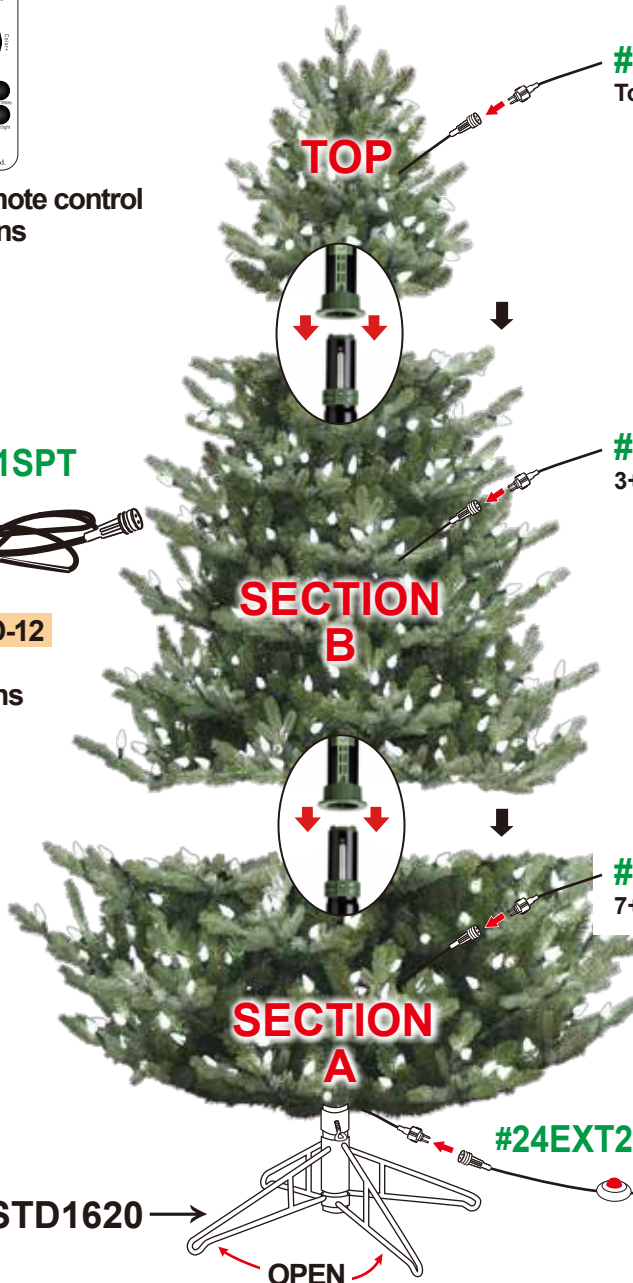

6.5' LIGHTLY FLOCKED EASTERN WHITE PINE **B**

550 LED MICRO BRIGHT SPECTRUM WHITE LTS **TOTAL WATT. 54W**

2 YEAR
TS: TYPE A & F

#23302QVC

SKU# H430135000000

UPC# 803993233024

#REMO-1SPT

TS-T09CX remote control
w/ 8 functions

battery type

CR2025 (3 V)

#24EXT23-1SPT

TS-FD09CRTD-12
foot pedal
w/ 8 functions

1. soft white
2. day light
3. bright white
4. soft white twinkling
5. bright white twinkling
6. fade
7. flash
8. nightlight
9. off

#LE24CM7-230SPT-C5
Top+1+2 Rows

#LE24CM7-200SPT-C5
3+4+5+6 Rows

#LE24CM7-120SPT-C5
7+8 Rows

TS-26WL29V

#24EXT23-1SPT DC

#STD1620

OPEN

NO SPARE BULB
LED C5
SPECTRUM WHITE