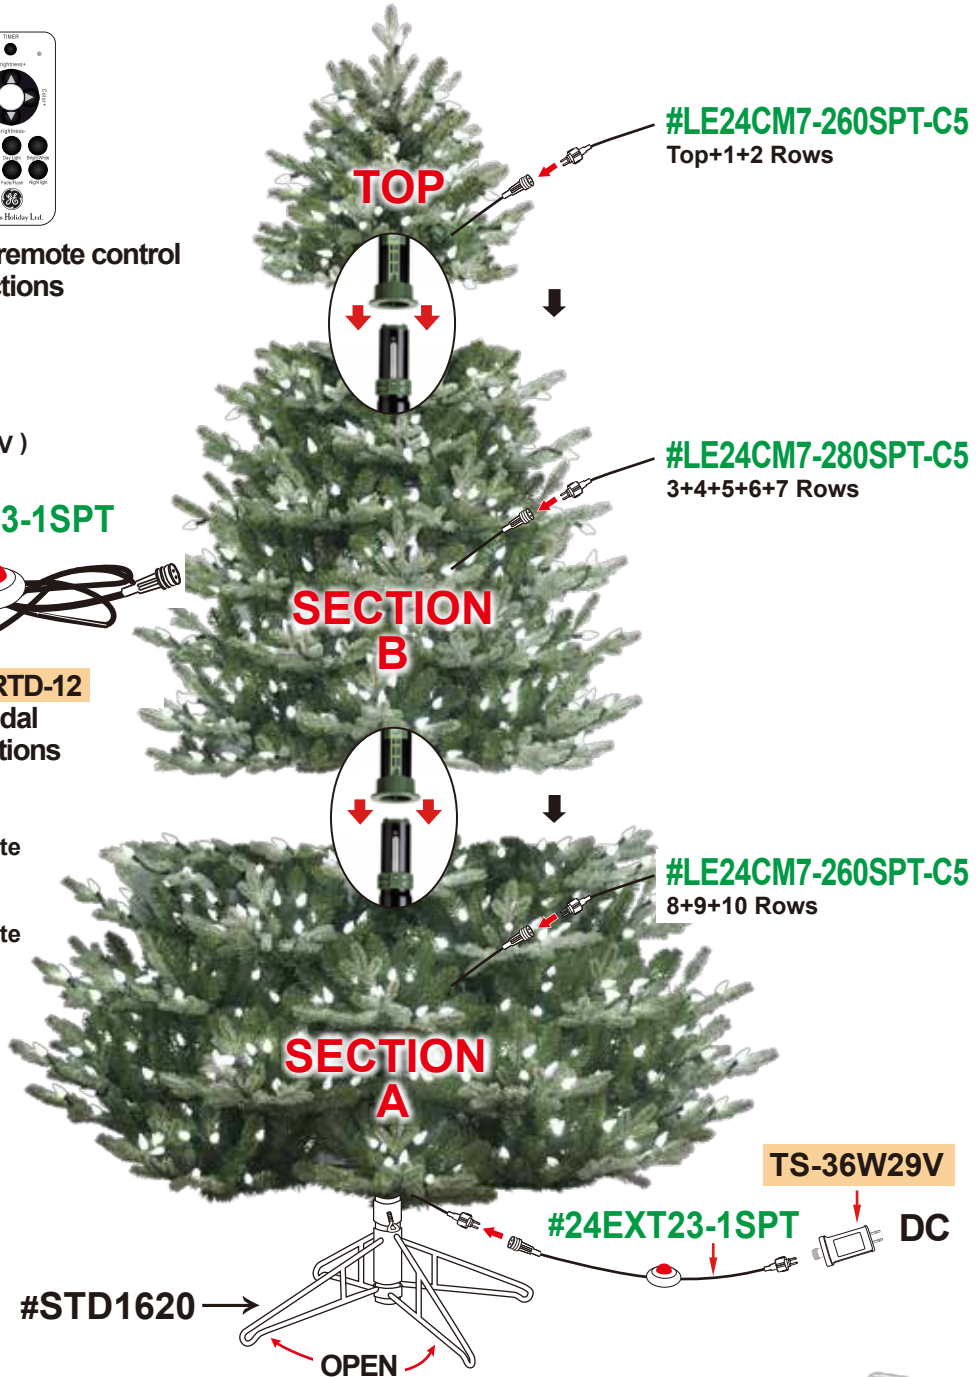

# 7.5' LIGHTLY FLOCKED EASTERN WHITE PINE **B**

800 LED MICRO BRIGHT SPECTRUM WHITE LTS TOTAL WATT. 99.6W

2 YEAR  
TS: TYPE A & F

#23303QVC

SKU# H430136000000

UPC# 803993233031

#REMO-1SPT

TS-T09CX remote control  
w/ 8 functions

battery type

CR2025 (3V)

#24EXT23-1SPT

TS-FD09CRTD-12  
foot pedal  
w/ 8 functions

1. soft white
2. day light
3. bright white
4. soft white twinkling
5. bright white twinkling
6. fade
7. flash
8. nightlight
9. off

**NO SPARE BULB**  
LED C5  
SPECTRUM WHITE