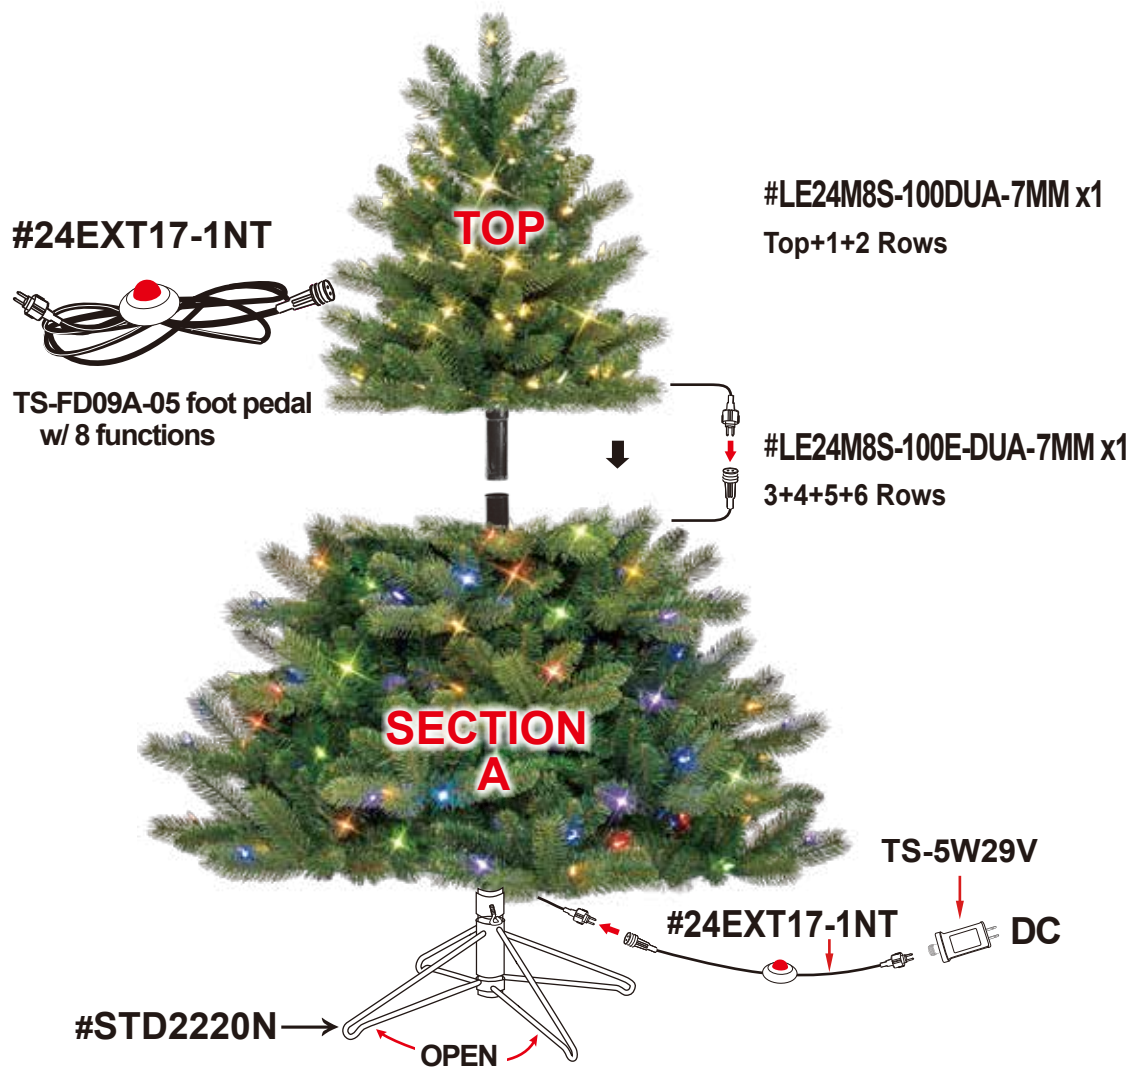

# 5' COLORADO SPRUCE

200 LED MICRO LTS COLOR CHOICE W:14.4W

2

year warranty

TS: TYPE C

#24100LO

SKU# 5969211

UPC# 803993241005

**NO SPARE BULB**  
LED 7MM