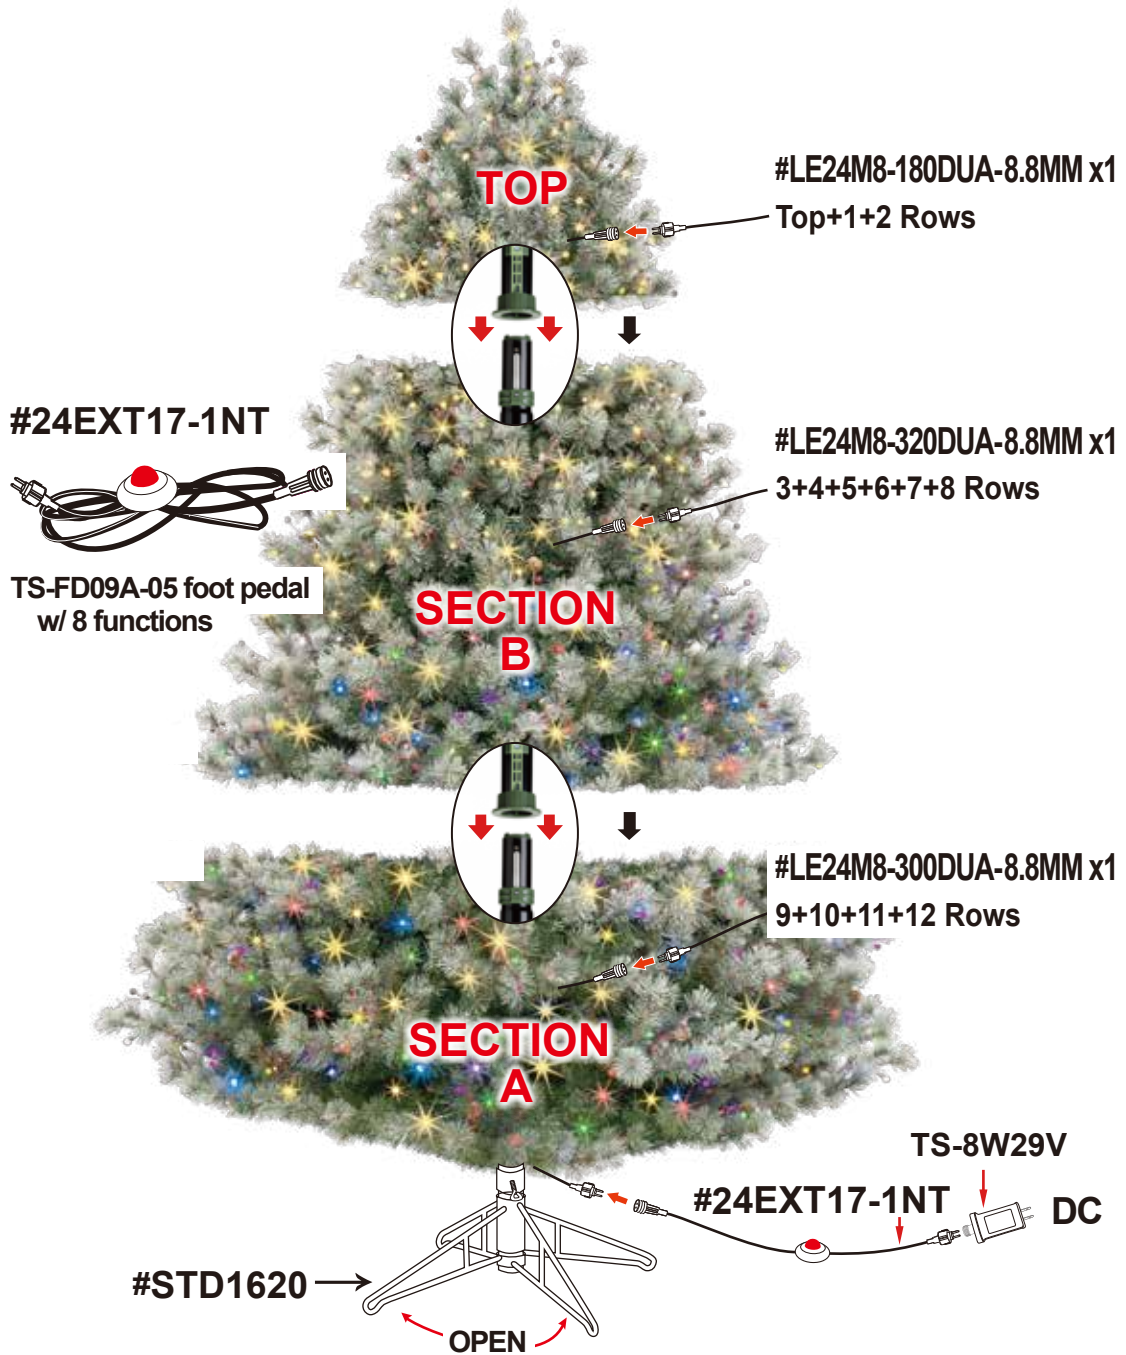

# 7.5' CAROLINA PINE

800 LED MICRO LTS COLOR CHOICE W:19.2W

2

year warranty

TS: TYPE A & F

#24115LO

SKU# 5969210

UPC# 803993241159

**NO SPARE BULB**  
LED 8.8MM