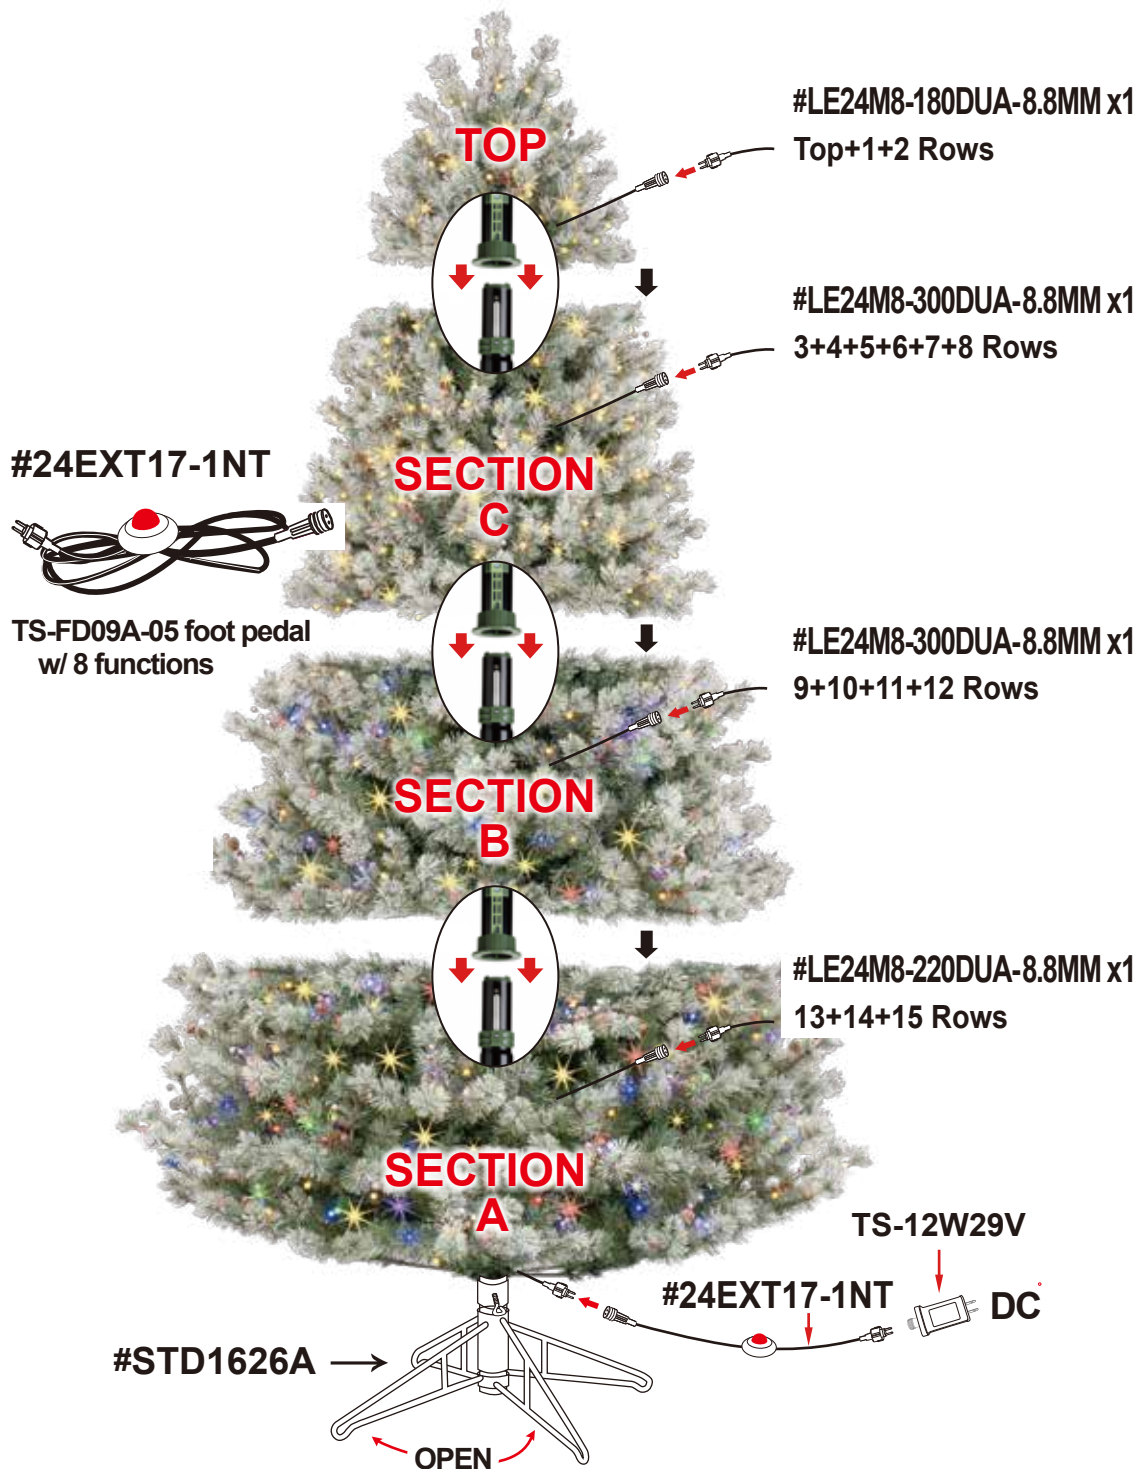

9' CAROLINA PINE

1000 LED MICRO LTS COLOR CHOICE W:30W

2

year warranty

TS: TYPE A & F

#24118LO

SKU# 5969212

UPC# 803993241180

NO SPARE BULB
LED 8.8MM