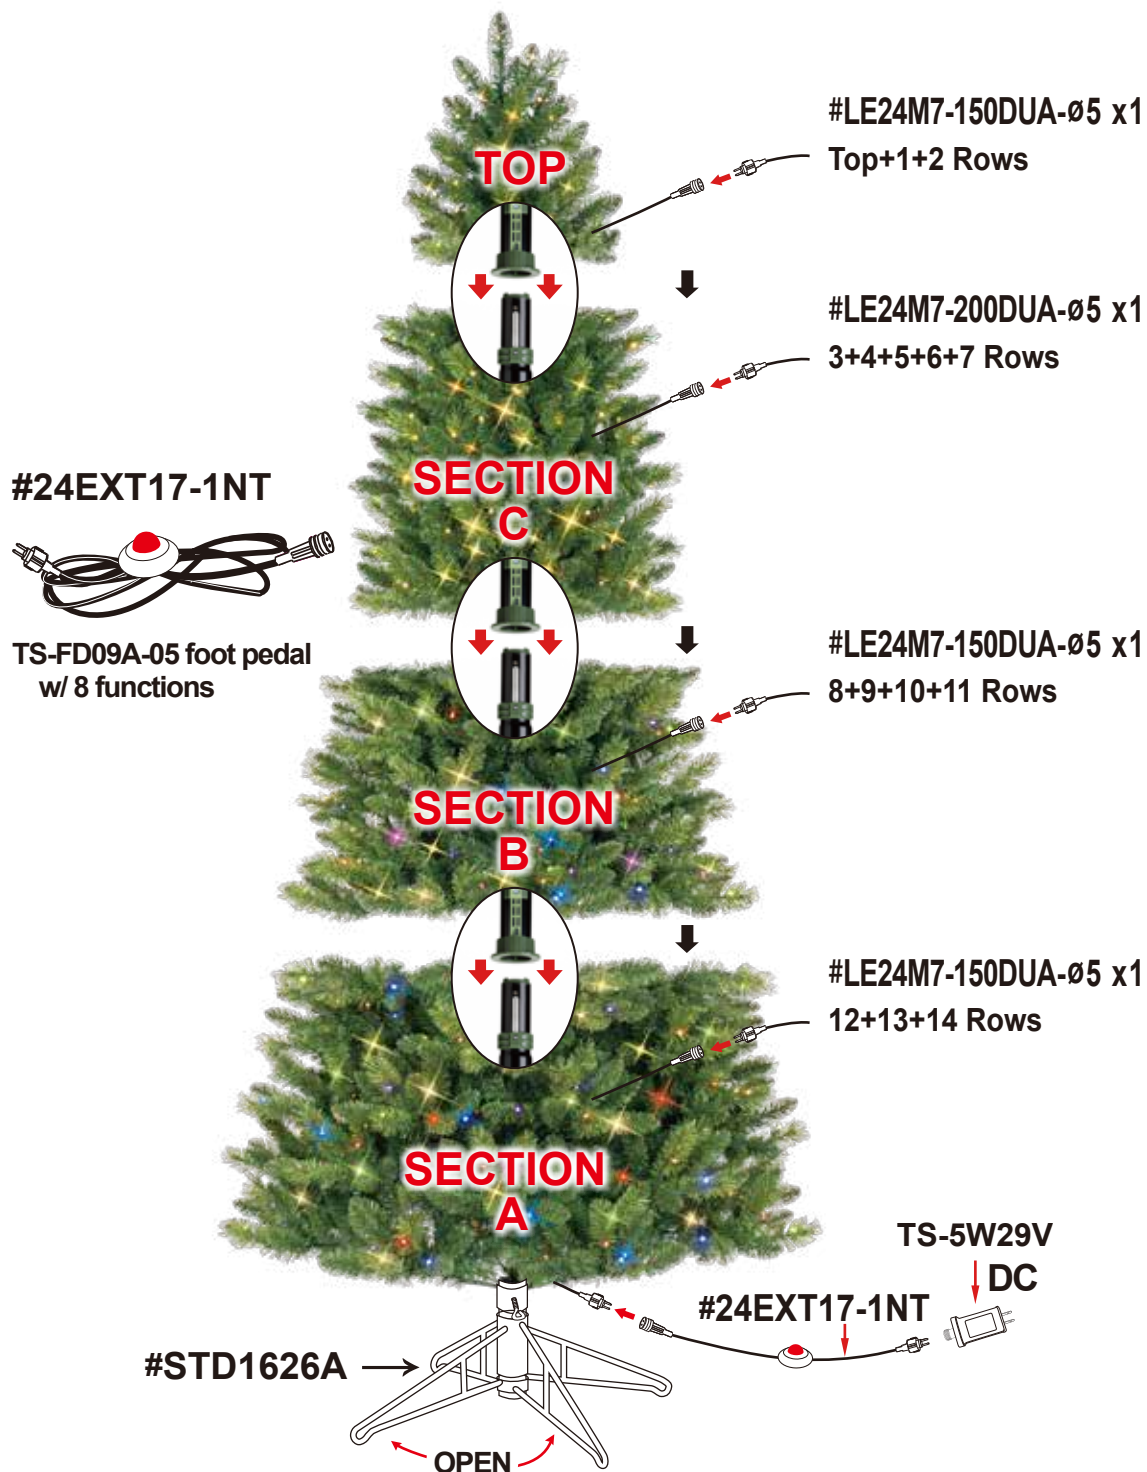

9' LEXINGTON PINE

650 LED MICRO LTS COLOR CHOICE W:14.4W

2

year warranty

TS: TYPE A & F

#24128LO

SKU# 5969203

UPC# 803993241289

NO SPARE BULB
LED Ø5