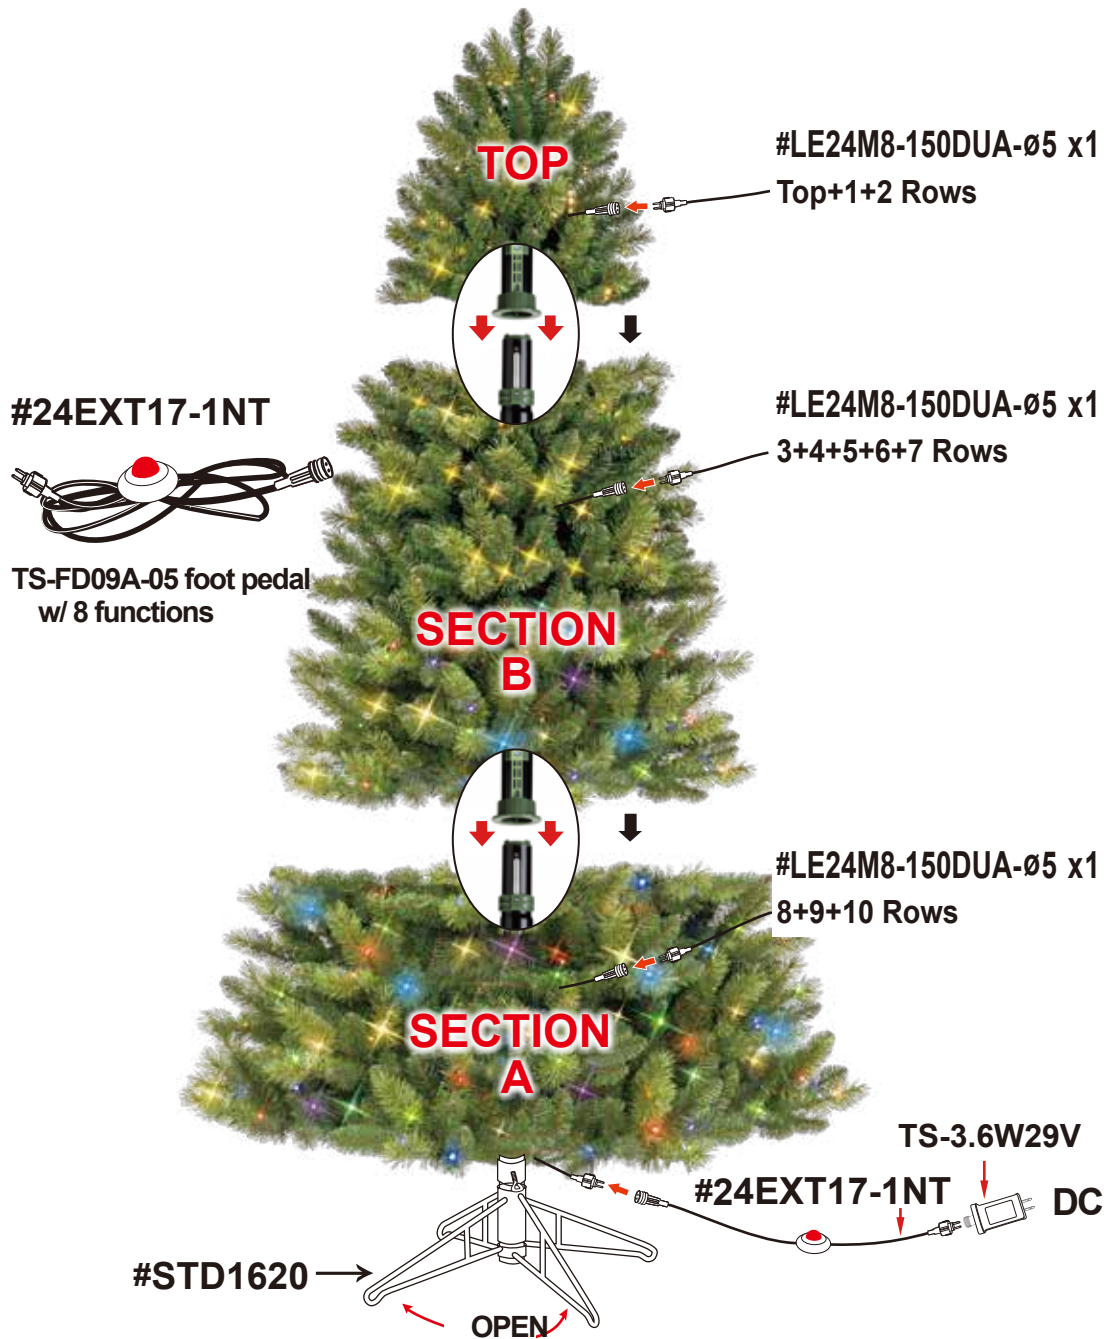

7.5' LEXINGTON PINE

450 LED MICRO LTS COLOR CHOICE W:10.8W

2

year warranty

TS: TYPE A & F

#24134LO

SKU# 5969200

UPC# 803993241340

NO SPARE BULB
LED 05