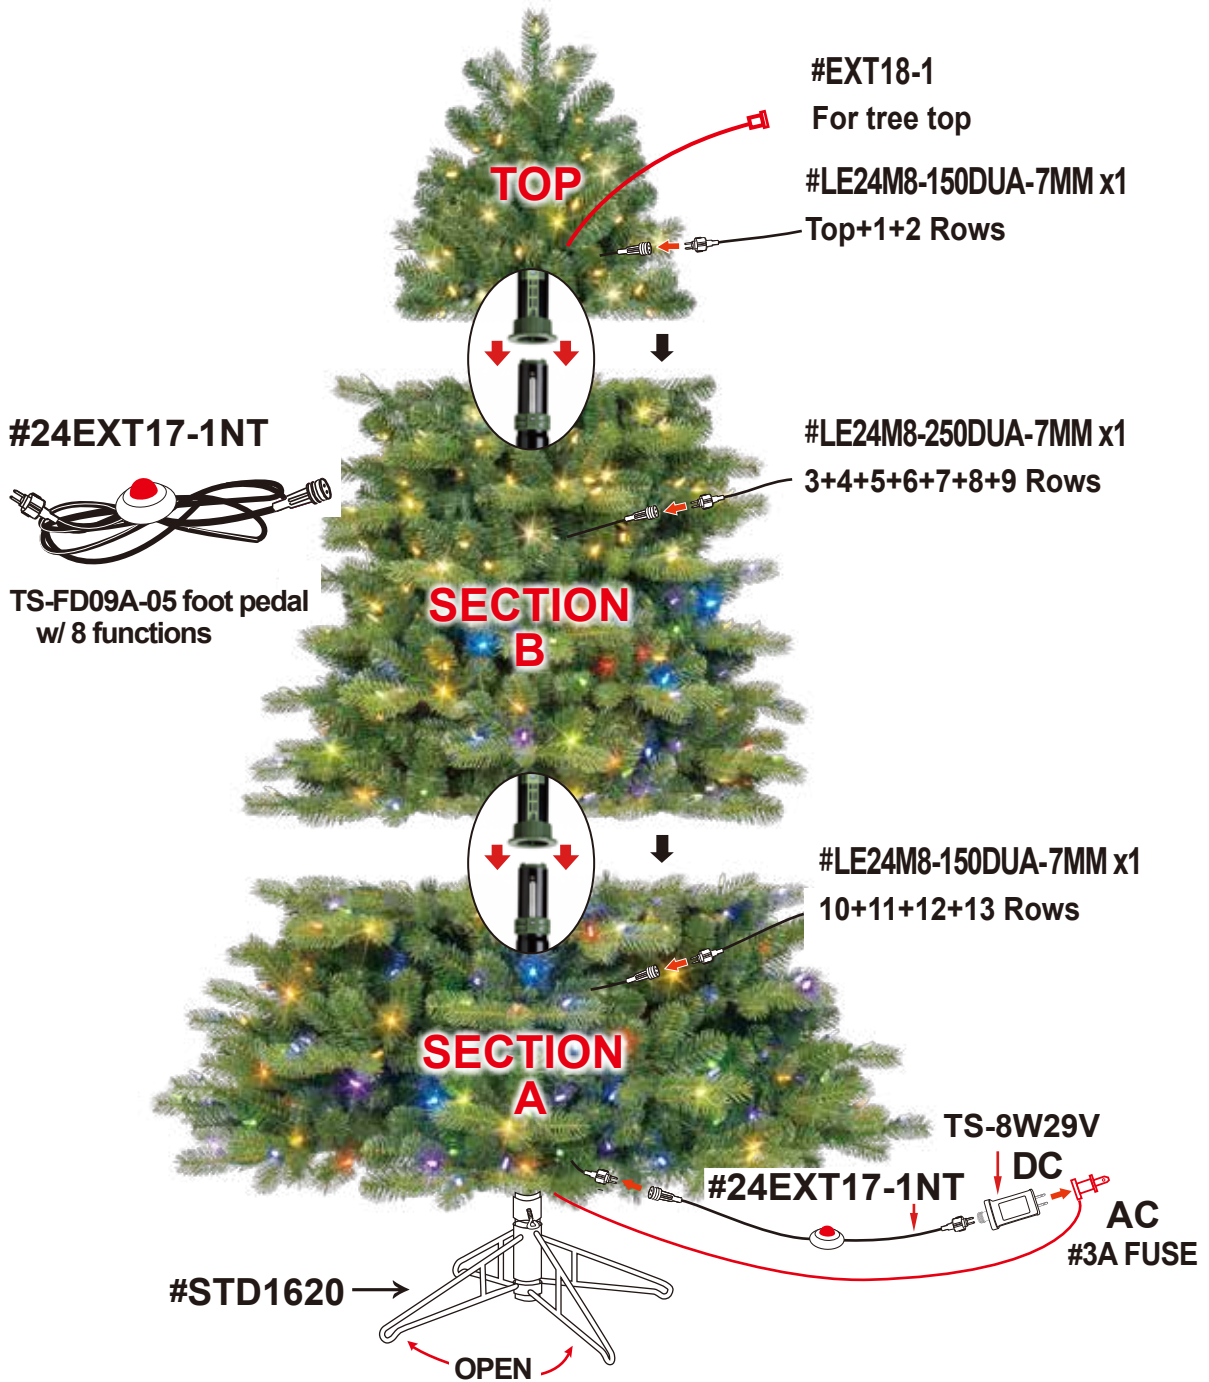

7' COLORADO SPRUCE

550 LED MICRO LTS COLOR CHOICE W:19.2W

2

year warranty

TS: TYPE A & F

#24140LO

SKU# 5969204

UPC# 803993241401

NO SPARE BULB
LED 7MM