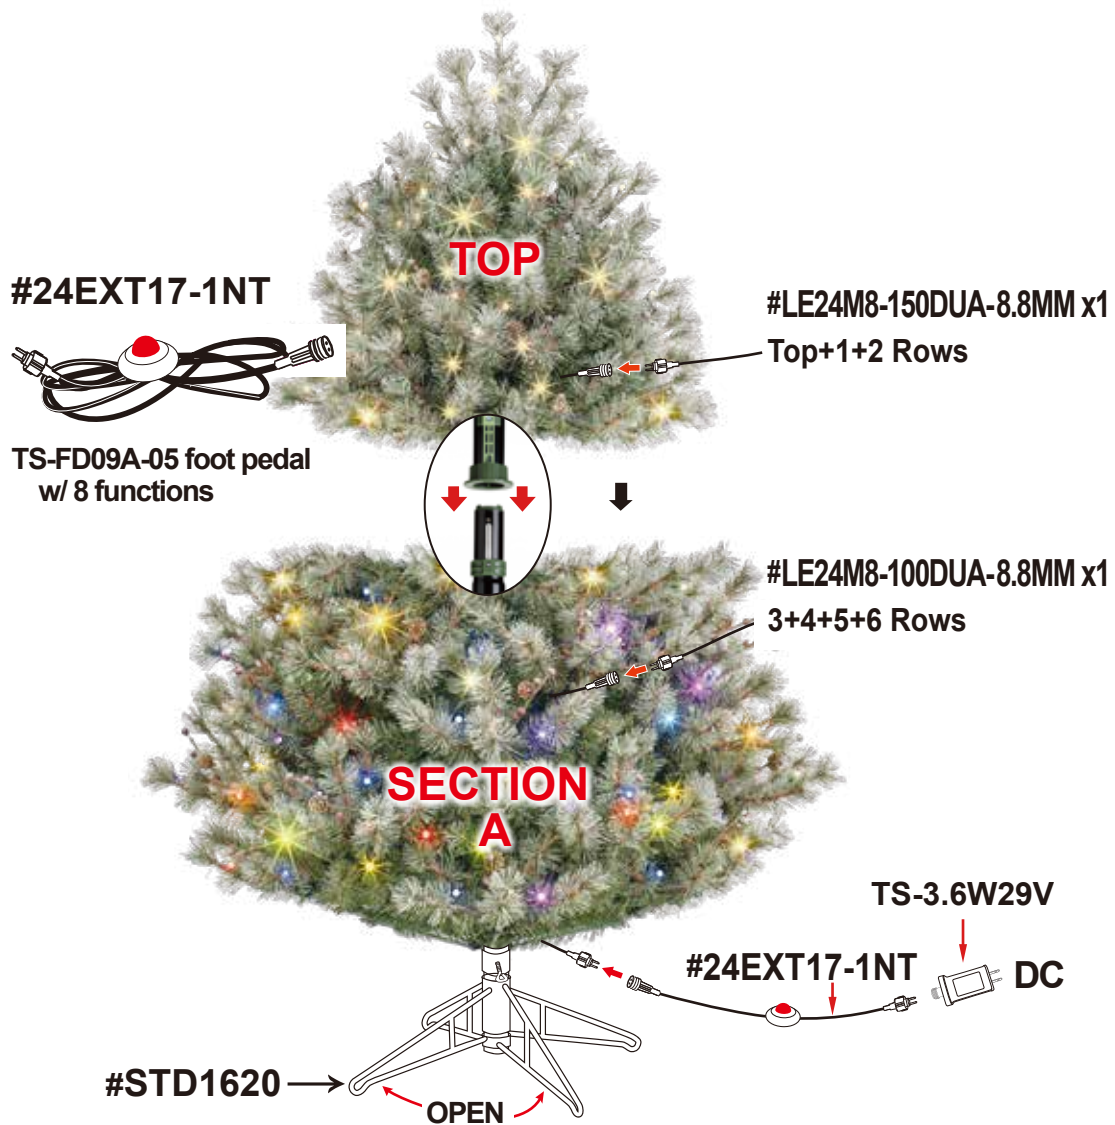

# 5' CAROLINA PINE

250 LED MICRO LTS COLOR CHOICE W:10.8W

2

year warranty

TS: TYPE A & F

#24146LO

SKU# 5761532

UPC# 803993241463

**NO SPARE BULB**  
LED 8.8MM