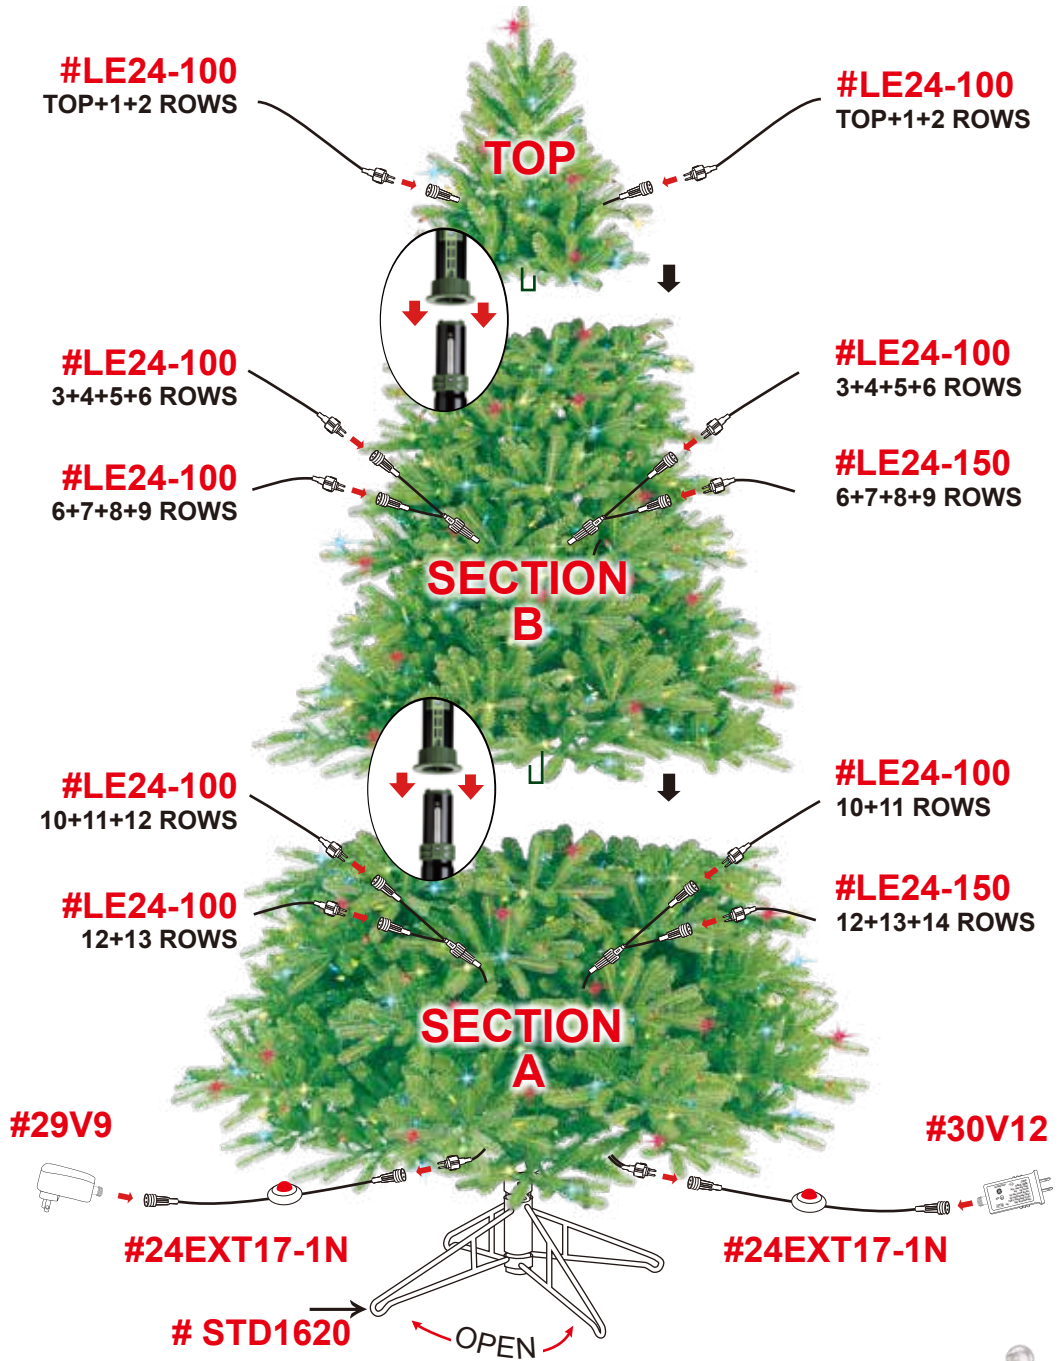

**7.5' EZ SHAPE PE/PVC
COLORADO SPRUCE
Easy Light Technology®**

500 LED 7MM COLOR CHOICE LTS

**7.5' EZ SHAPE PE/PVC
COLORADO SPRUCE
Easy Light Technology®**

600 LED 7MM COLOR CHOICE LTS

**#17102LO
#17156
#17138LC (CUL)**

#17118LO

SP22