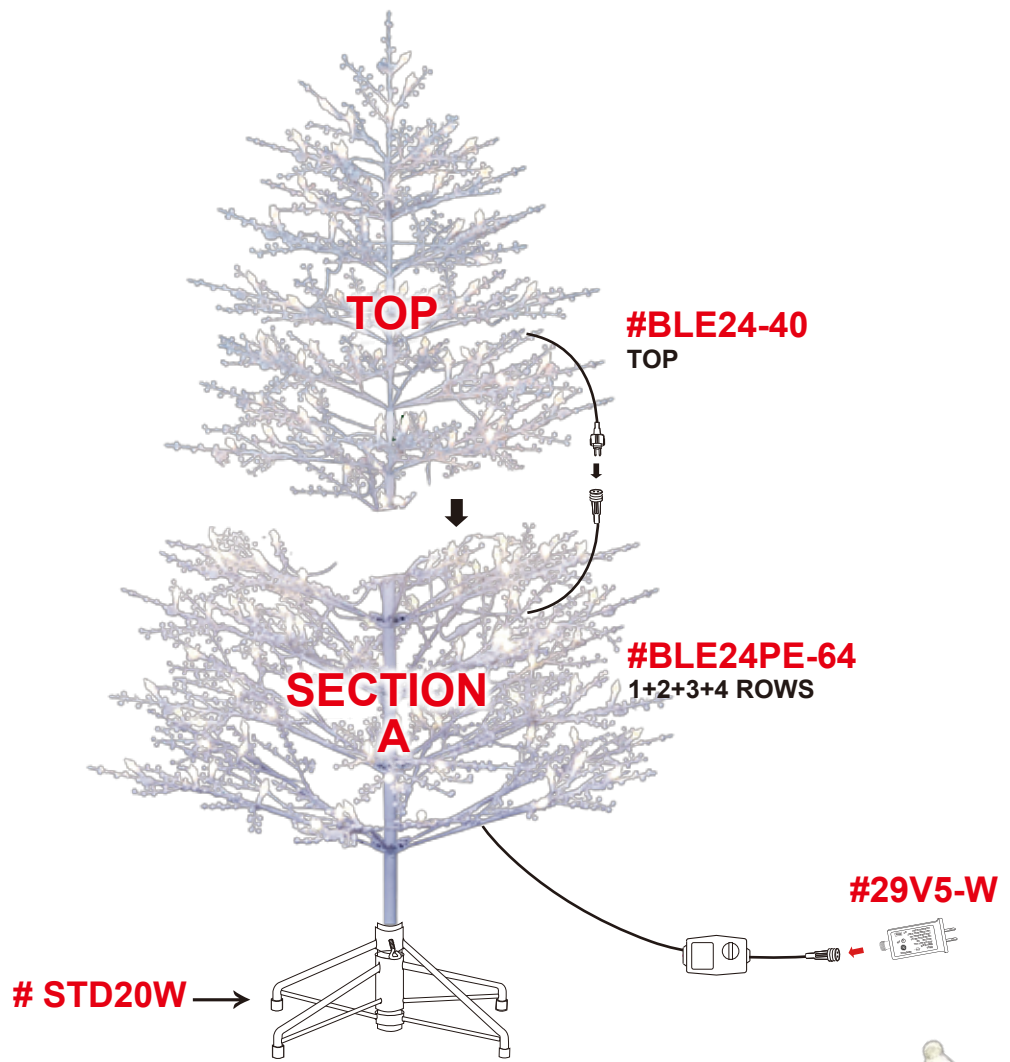

5' WHITE BERRY TREE

104 LED C4 COLOR CHOICE LTS

#21531LC (CUL)
#21533LO

SP21-W