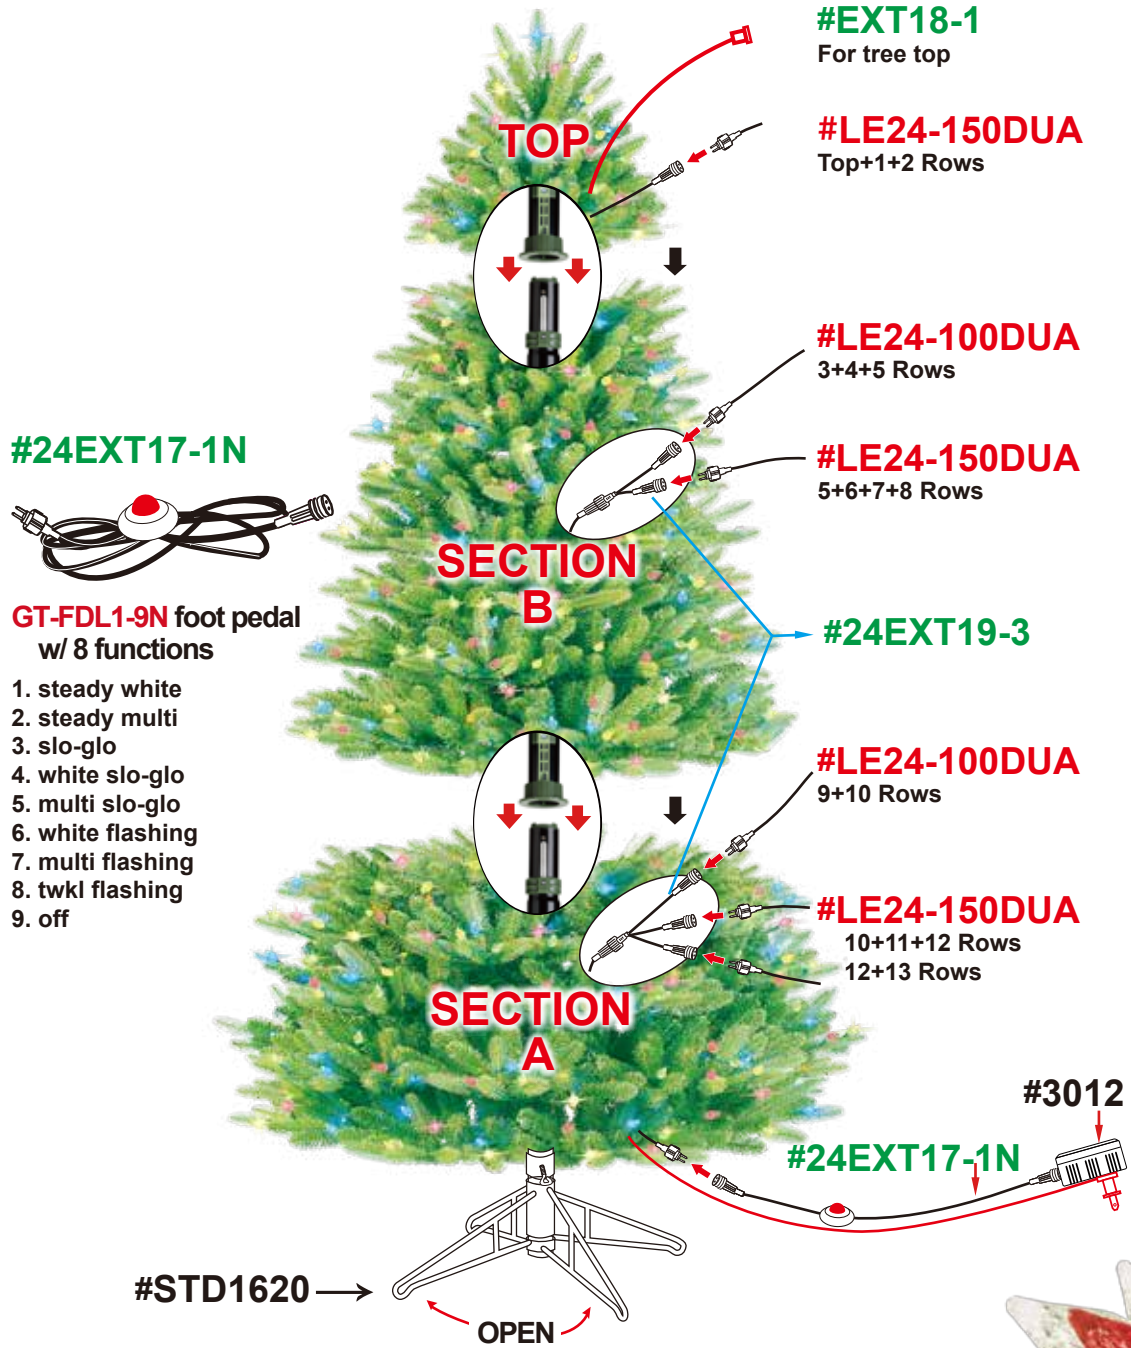

7.5' NORWAY SPRUCE

800 LED C3 COLOR CHOICE LTS

0.23A / 27.6W

3 YEAR
TS: TYPE A, E & F

#19213LO

SKU# 1293598

UPC# 803993192130

#SP24
LED C3
COLOR CHOICE