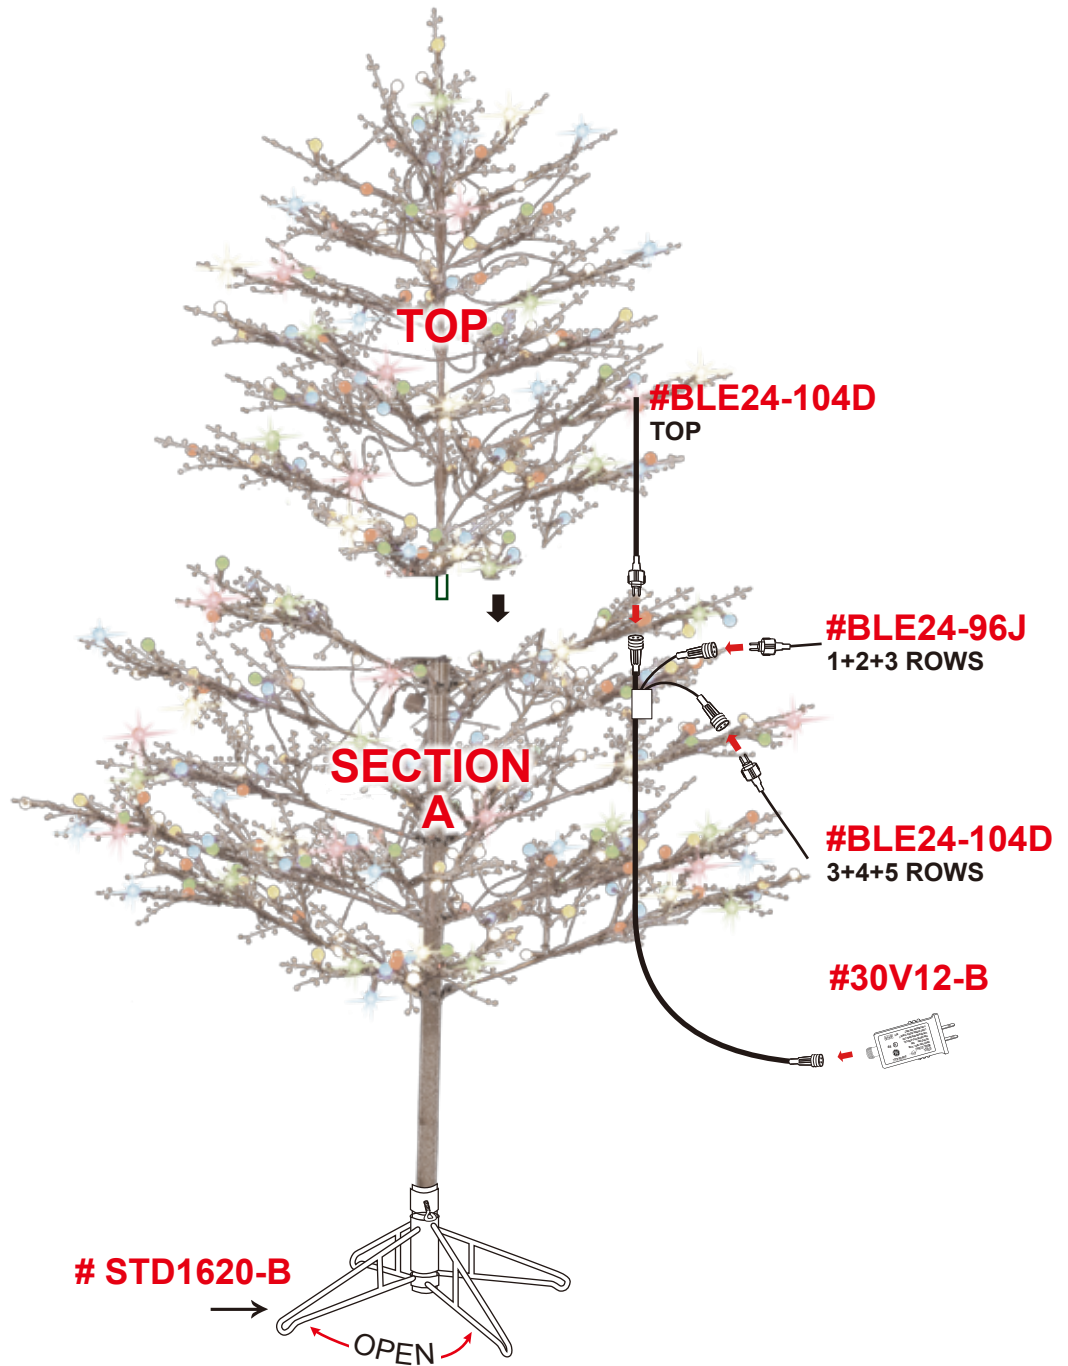

7' BROWN BERRY TREE

304 LED SUGAR PLUM LTS

#23072

SP16