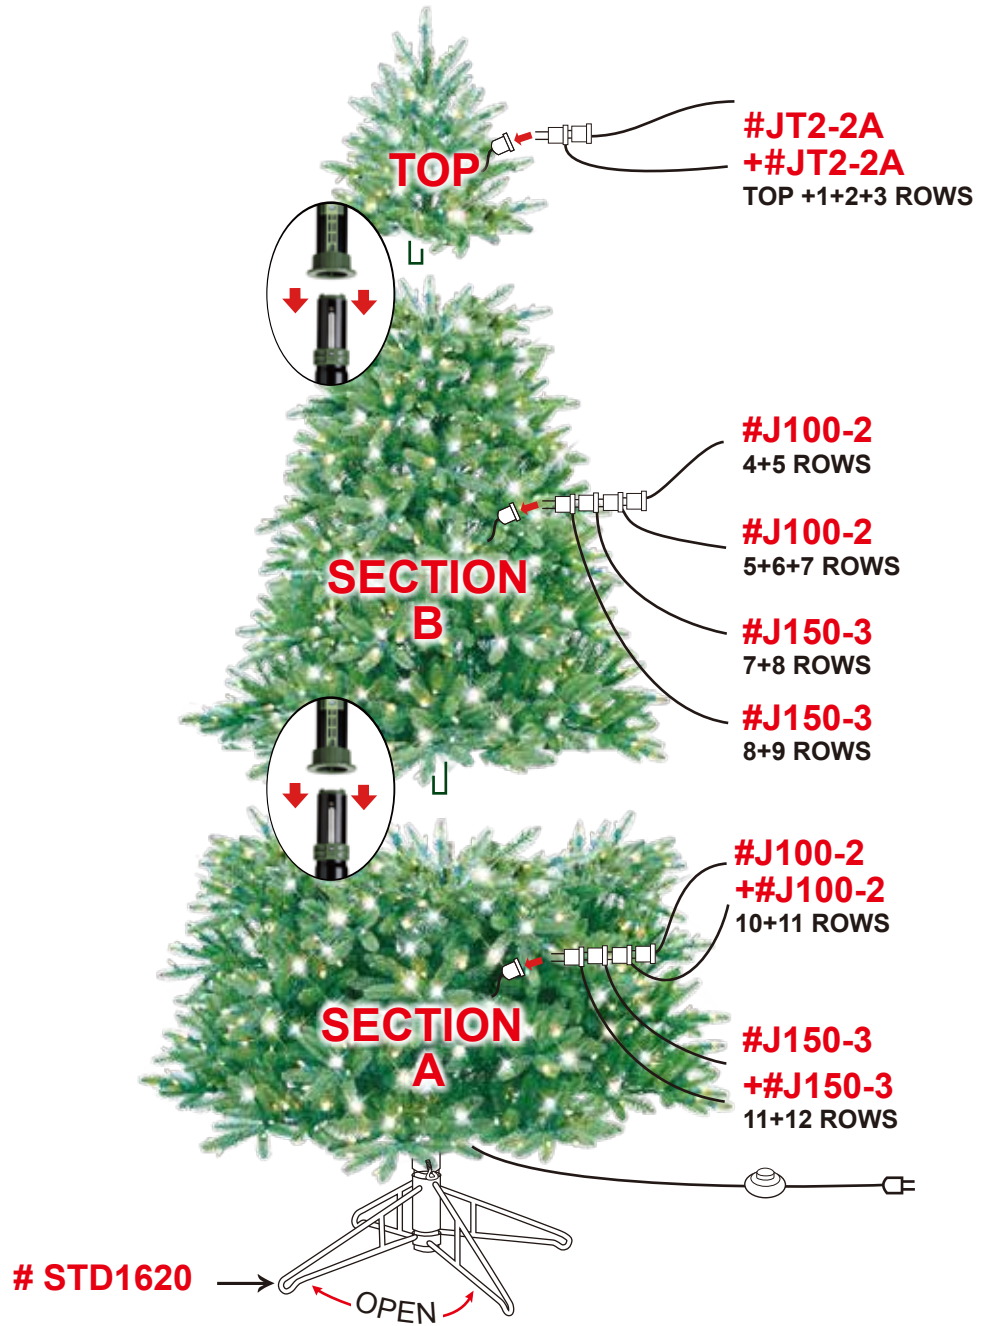

# 7.5' EZ SHAPE ALL PE PINEHURST SPRUCE Easy Light Technology®

1200 LTS

#17130LO

#17147LC (CUL)

# SP01