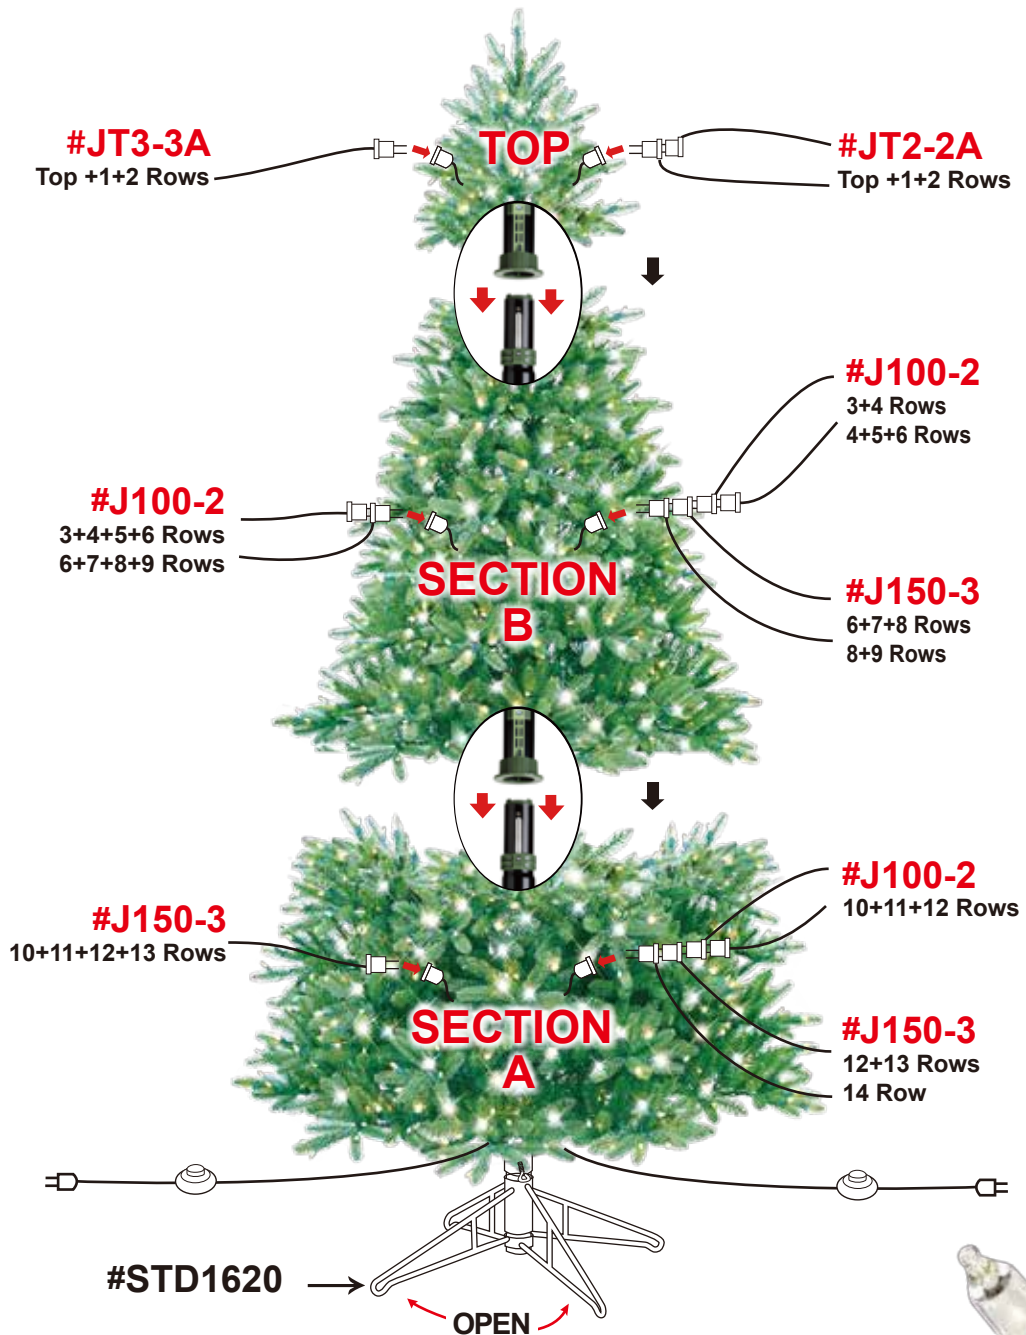

7.5' COLORADO SPRUCE

500L 5MM C/O CLEAR
1.7A / 204W

7.5' SCOTCH PINE

1200L 5MM C/O CLEAR
4.08A / 489.6W

#18308LC (CUL)

SKU# 1035233 / Rona# 44295000

UPC# 803993183084

2 YEAR
TS: TYPE E & F

#19216LO

SKU# 1293597

UPC# 803993192161

#SP01
5MM C/O CLEAR