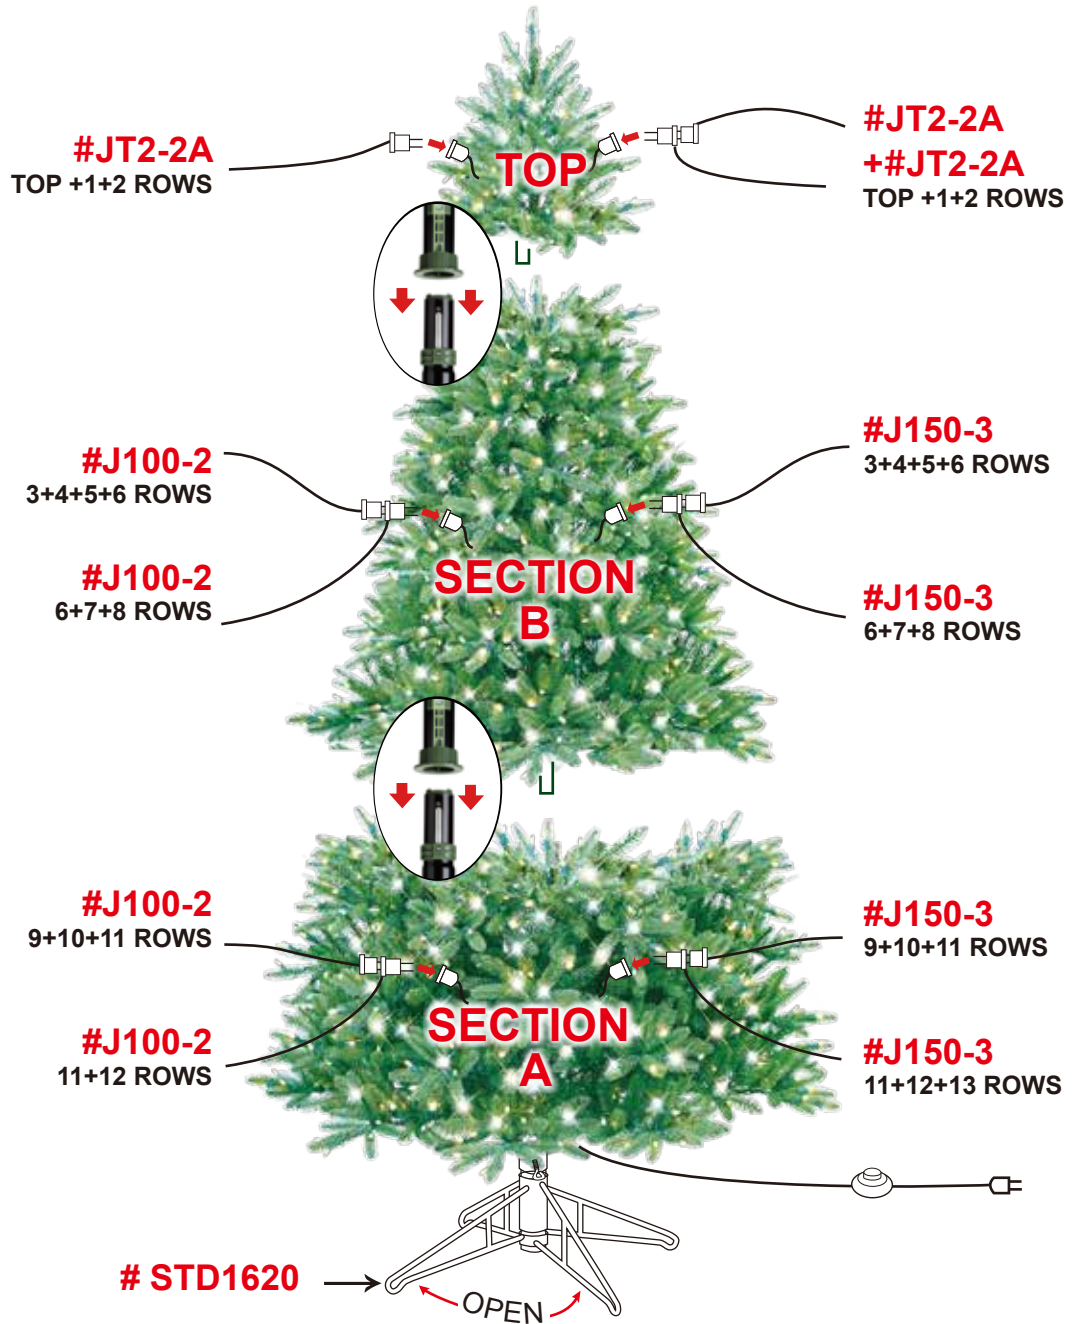

**7.5' PE/PVC  
COLORADO SPRUCE**  
Easy Light Technology®  
500 LTS

**7.5' EZ SHAPE PE/PVC  
ASPEN FIR**  
Easy Light Technology®  
800 LTS

#17101LO  
#17137LC (CUL)

#17112LO  
#17140LC (CUL)

# SP01