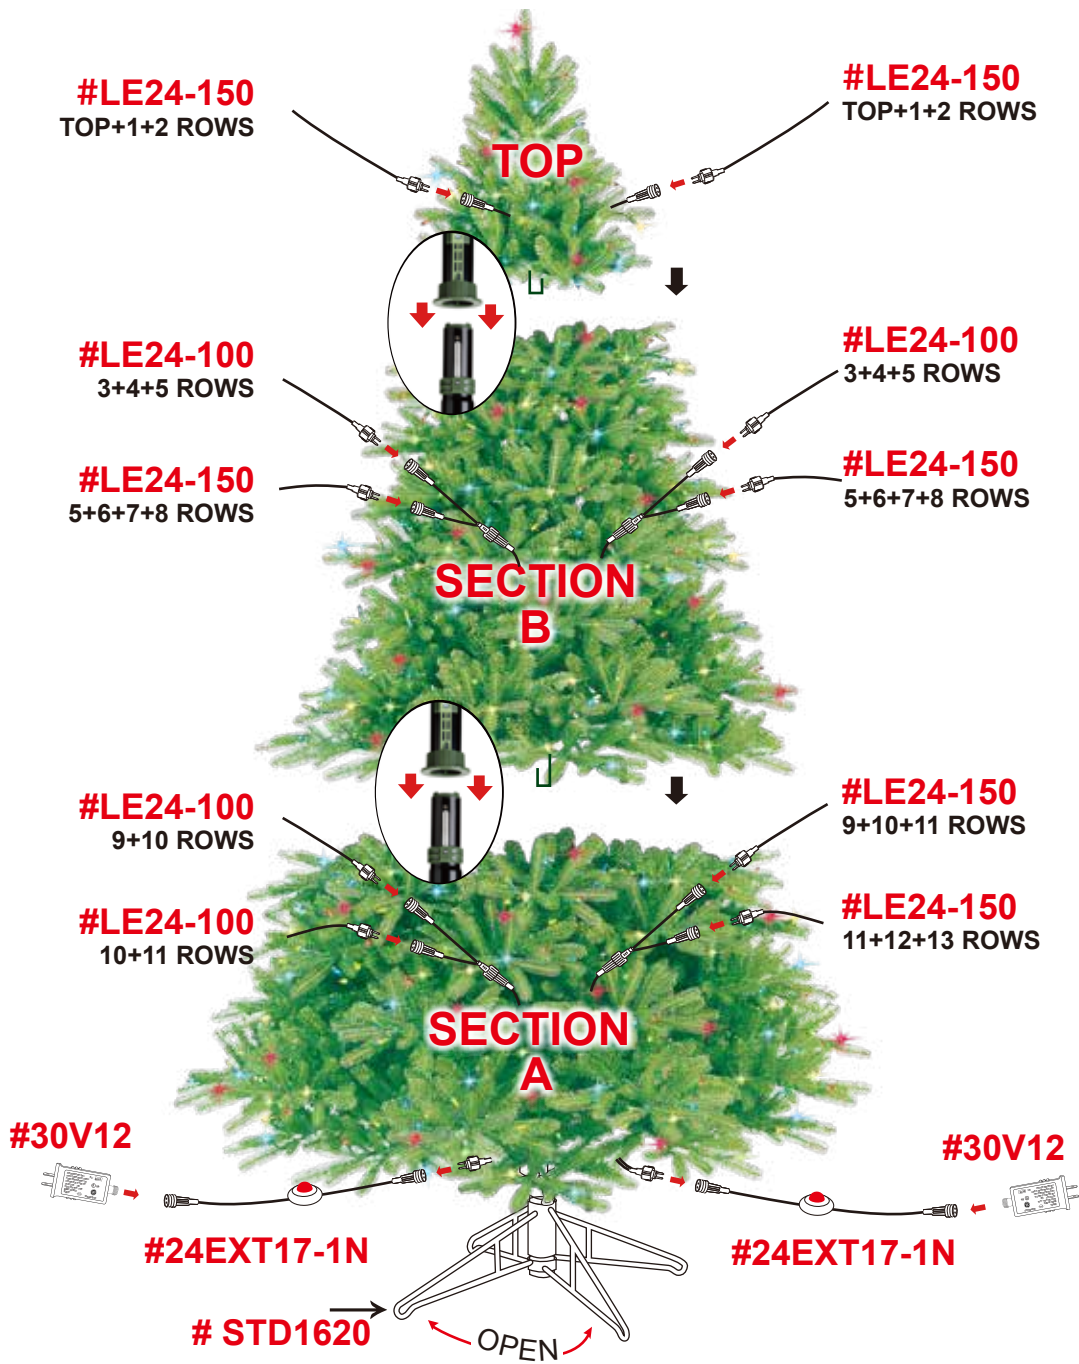

**7.5' PE/PVC FLOCKED  
ALASKAN FIR**  
Easy Light Technology®

600 LED 7MM COLOR CHOICE LTS

**7.5' EZ SHAPE  
PE/PVC ASPEN FIR**  
Easy Light Technology®

700 LED 7MM COLOR CHOICE LTS

**#17119LO**  
**#17143LC (CUL)**

**#17126LO**

**# SP22**