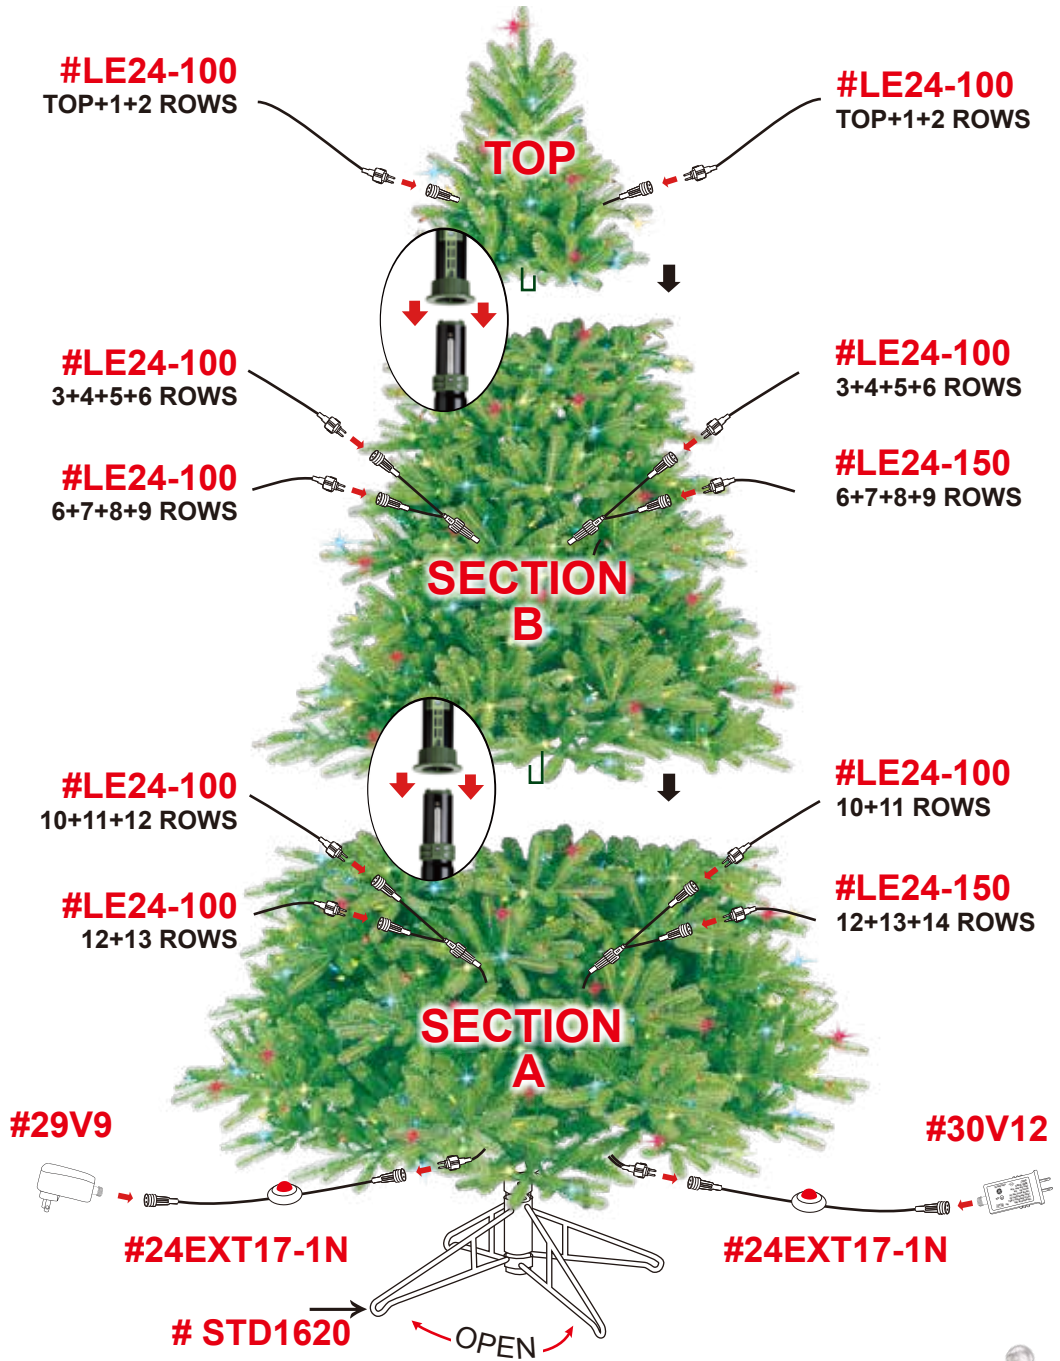

**7.5' EZ SHAPE PE/PVC  
COLORADO SPRUCE  
Easy Light Technology®**

**500 LED 7MM COLOR CHOICE LTS**

**7.5' EZ SHAPE PE/PVC  
COLORADO SPRUCE  
Easy Light Technology®**

**600 LED 7MM COLOR CHOICE LTS**

**#17102LO  
#17156  
#17138LC (CUL)**

**#17118LO**

**# SP22**