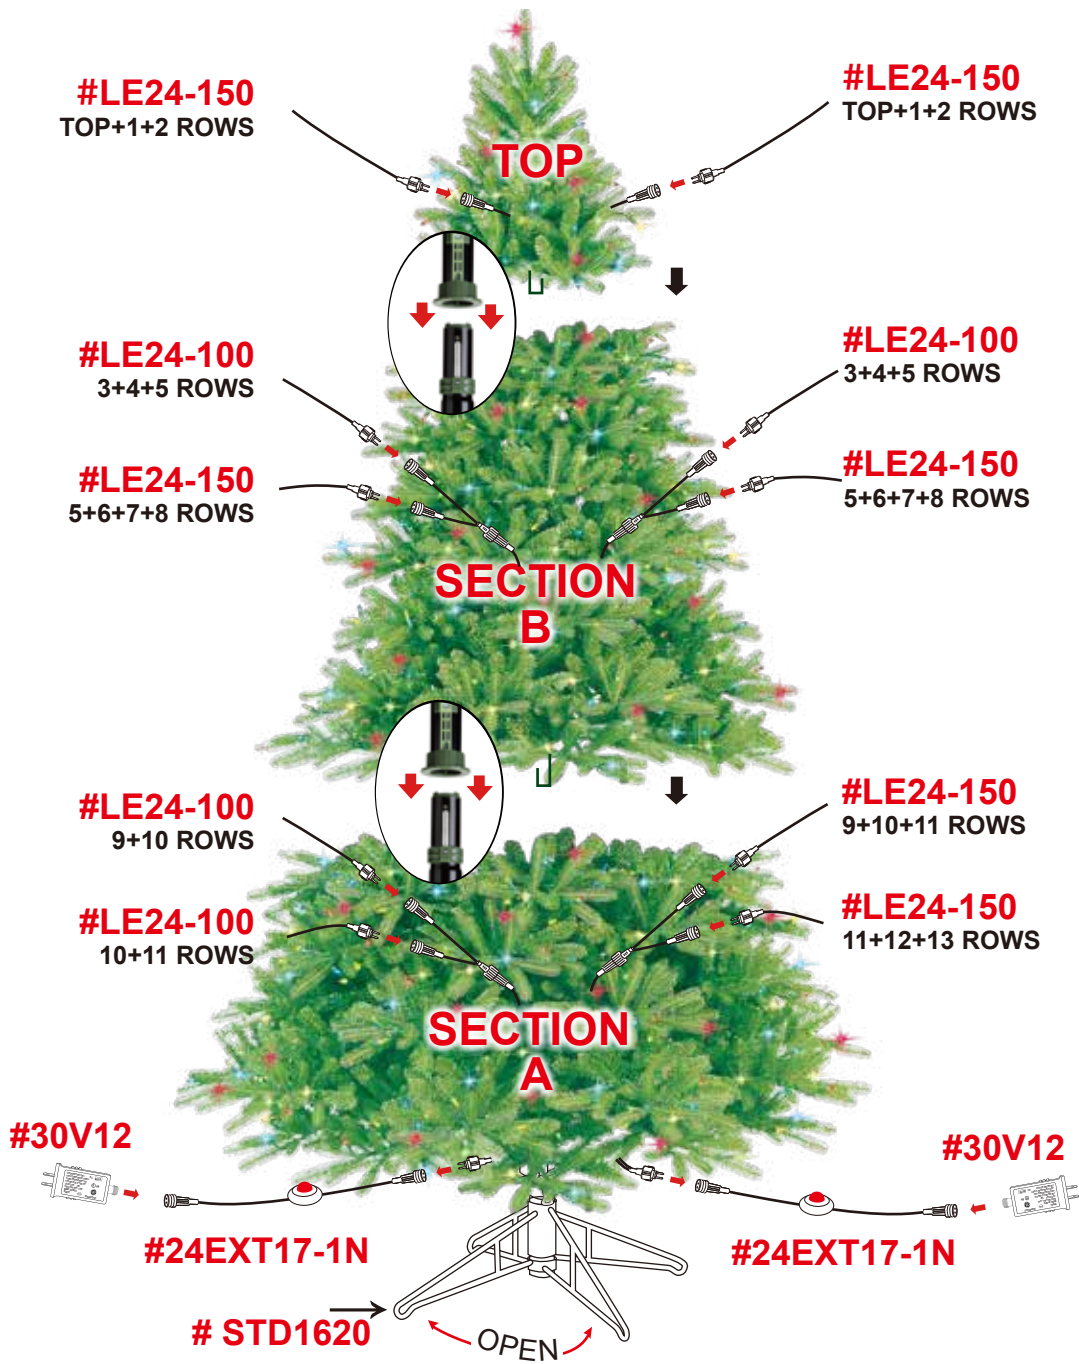

**7.5' PE/PVC FLOCKED
ALASKAN FIR**
Easy Light Technology®

600 LED 7MM COLOR CHOICE LTS

**7.5' EZ SHAPE
PE/PVC ASPEN FIR**
Easy Light Technology®

700 LED 7MM COLOR CHOICE LTS

#17119LO
#17143LC (CUL)

#17126LO

SP22