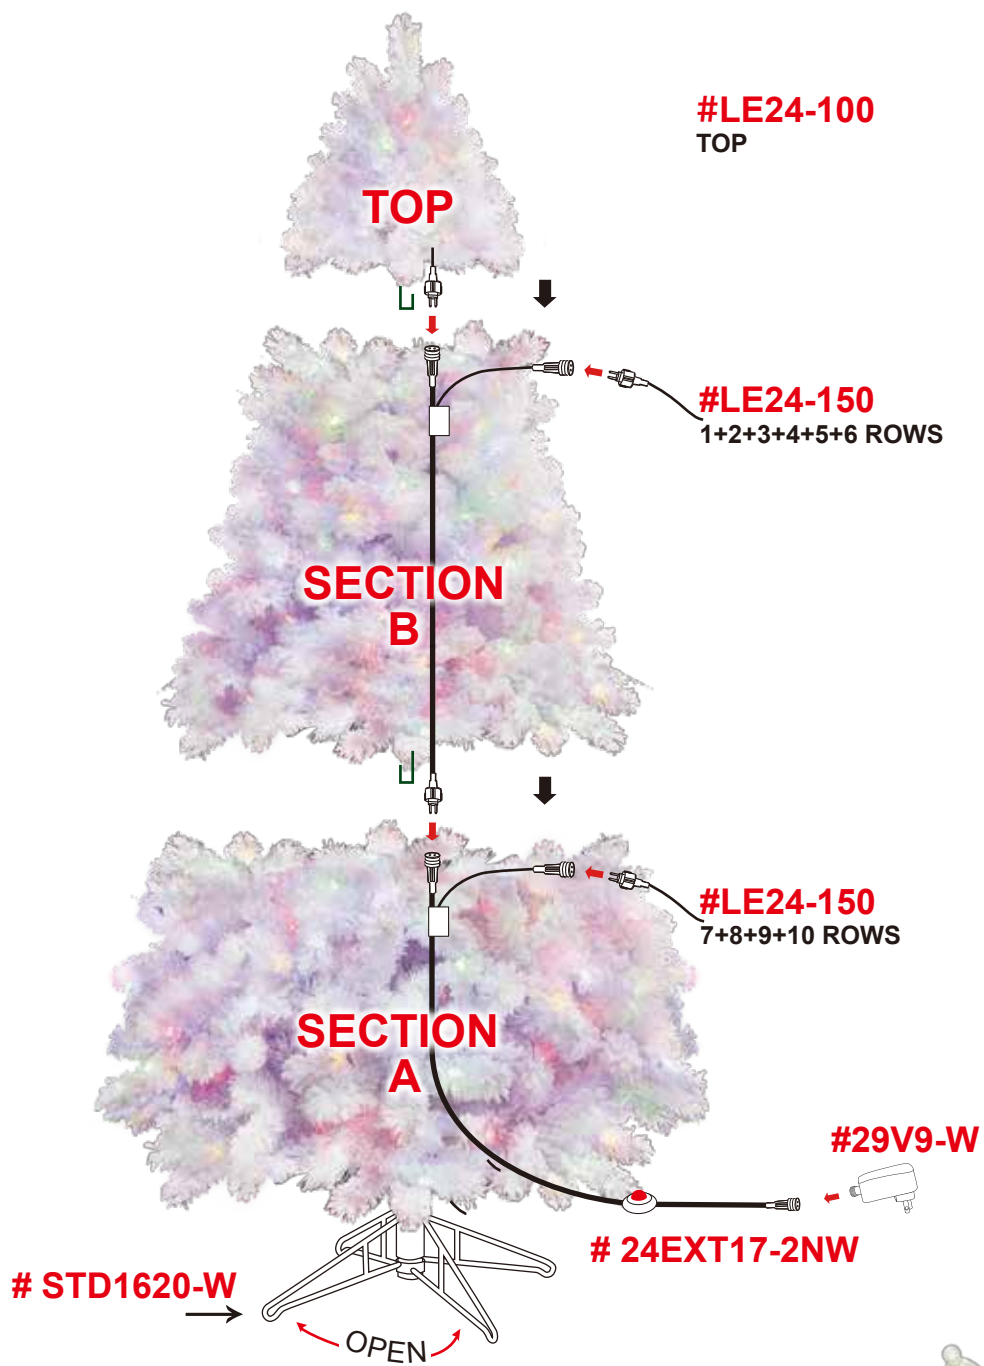

7.5' PVC FLOCKED WHITE VALLEY PINE TREE

400 LED 7MM COLOR CHOICE LTS

#01663HL

SP22-W