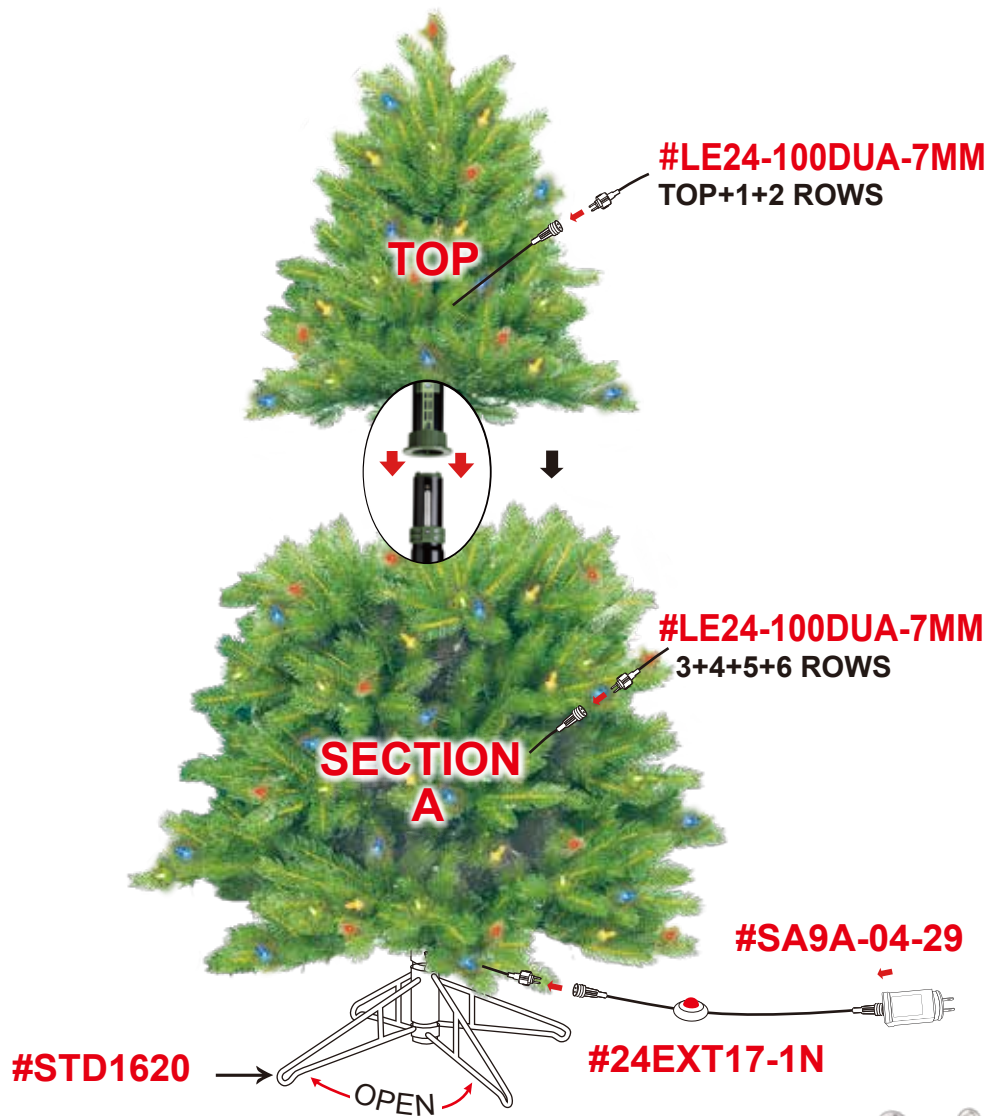

# 5' PE/PVC SPRUCE

200 LED 7MM COLOR CHOICE LTS  
Total Amp. :**0.09A** Total Watt. :**10.8W**

#17001LO  
#17136LC **(CUL)**

#SP22