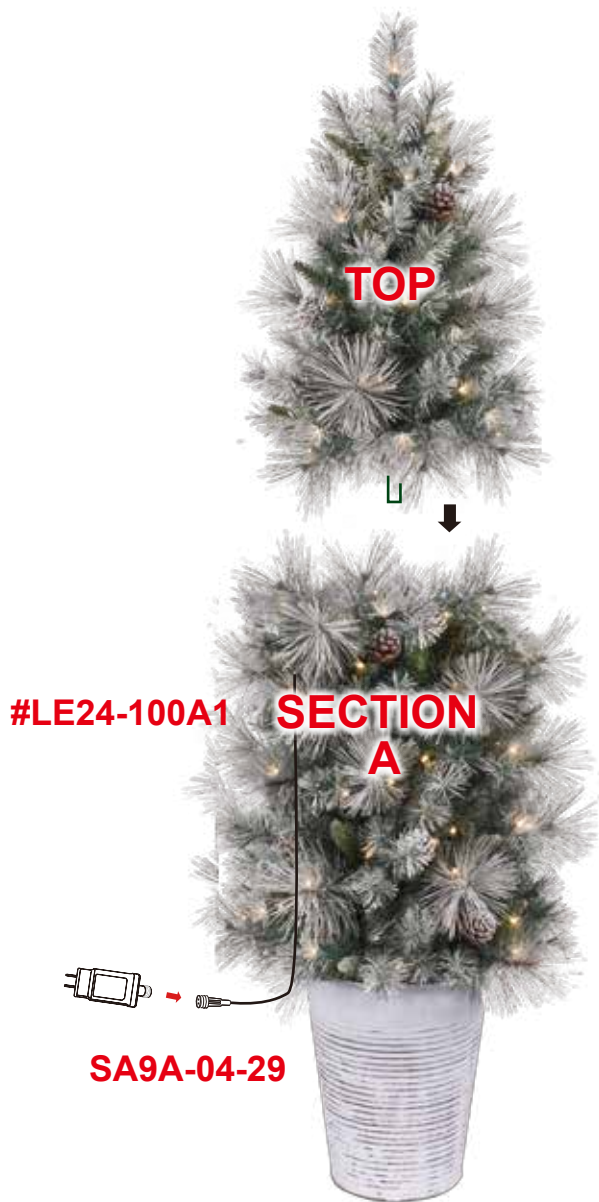

# 4.5' POTTED FLOCKED TREE

100LED 7MM WARM WHITE LTS

#16122LC (CUL)

# 4' POTTED CHRISTMAS FROST TREE

100LED 5.5MM COOL WHITE LTS

#16123LC (CUL)