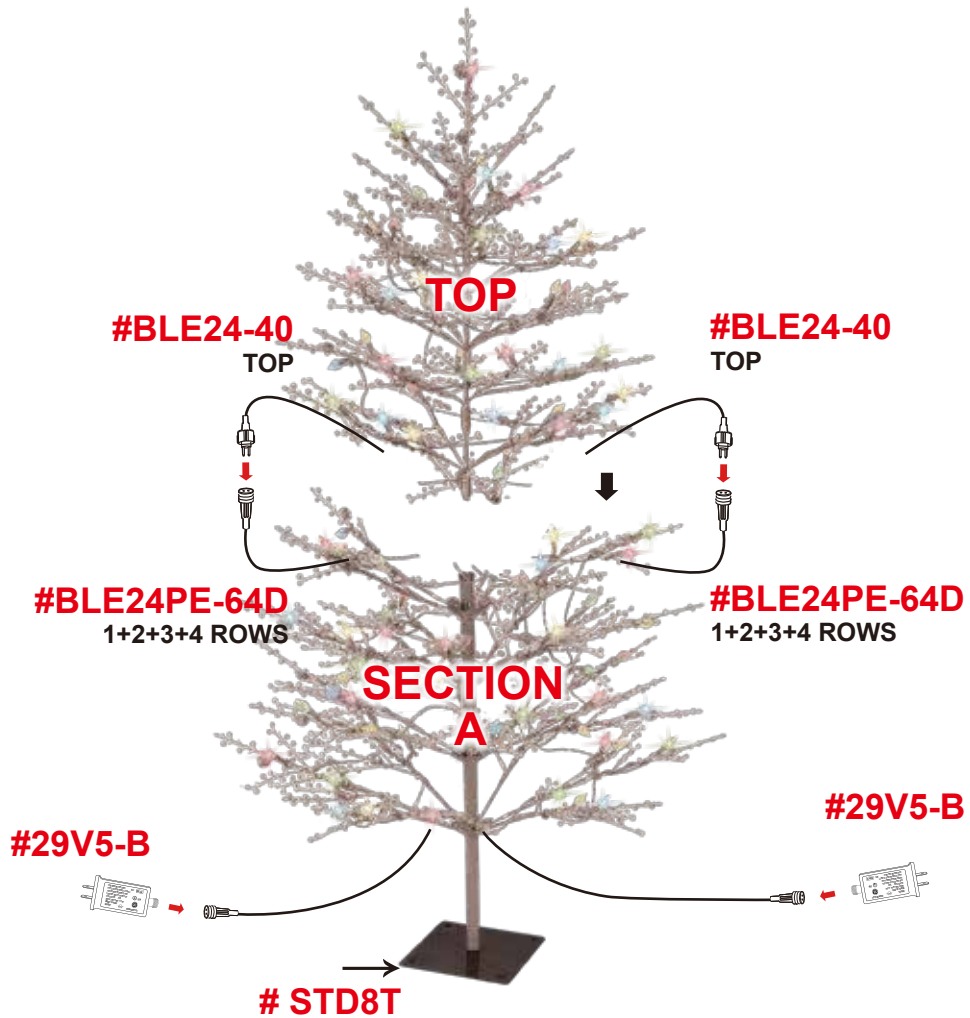

5' BROWN BERRY TREE

104 LED SUGAR PLUM LTS

#23501
#23501FM

#23502
#23506

SP12-B

#SP12-2B for #23502

#SP12-3B for # 23506