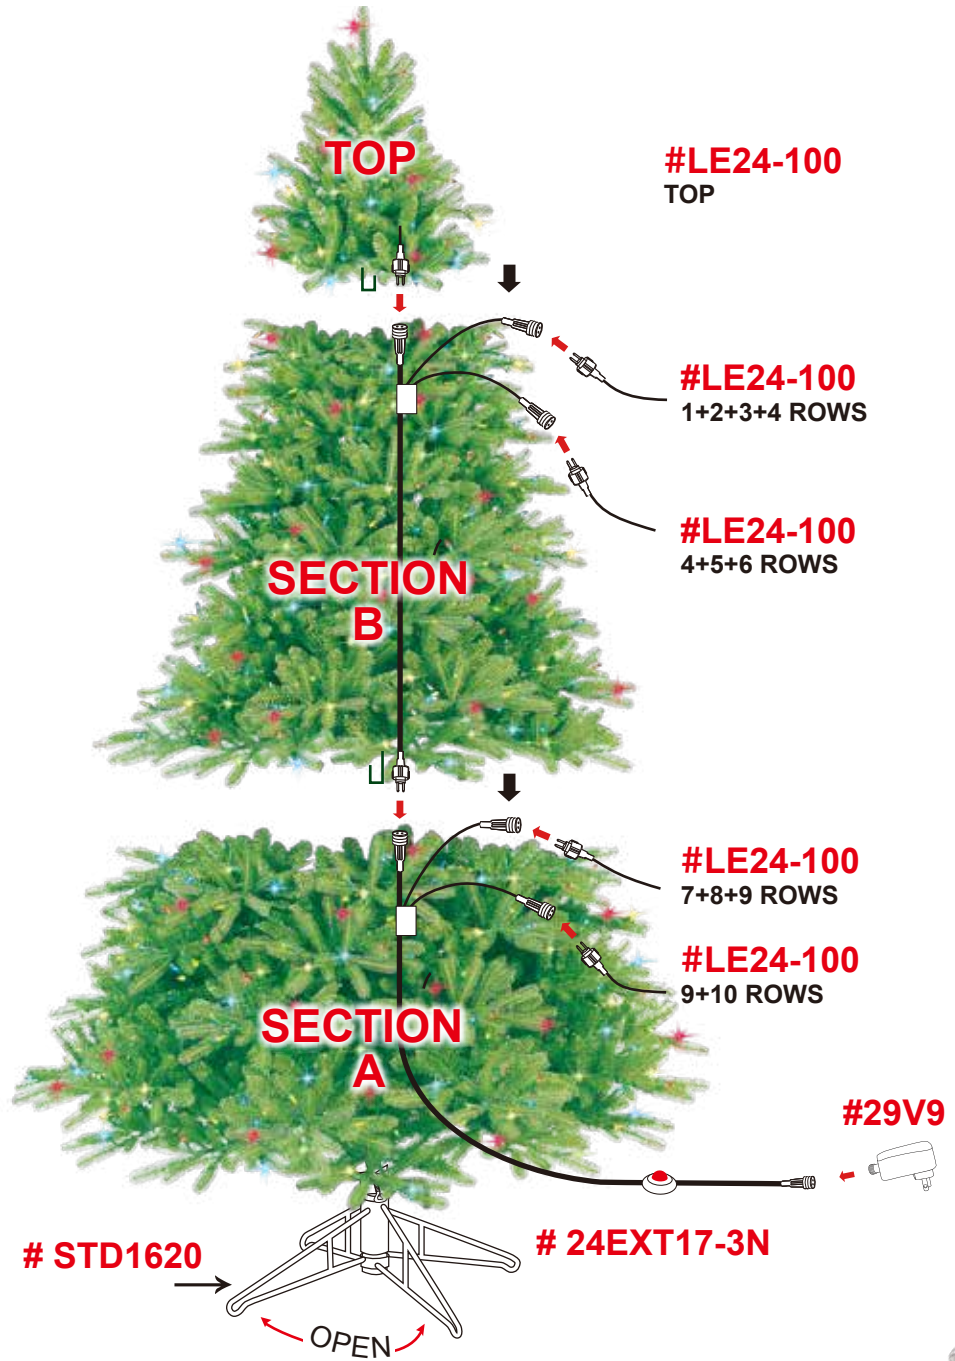

7.5' PE/PVC TIFFANY MIXED HARD NEEDLE PINE

500 LED 7MM COLOR CHOICE LTS

#27732HL

SP22