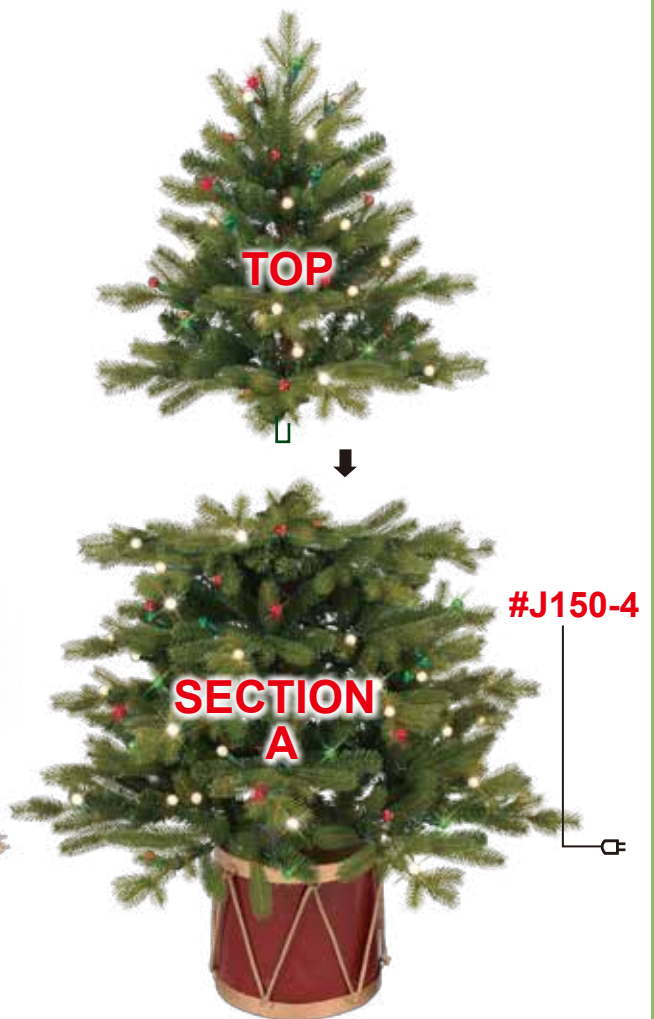

4.5' POTTED PE/PVC WINTER FROST ASPEN

200 RANDOM SPARKLE LTS

4' POTTED PE/PVC NORWAY SPRUCE

150 CLEAR CRYSTAL,
RED+GREEN PEARL LTS

#01526LO

#16118
#16126LC (CUL)

SP03-RS

SP07