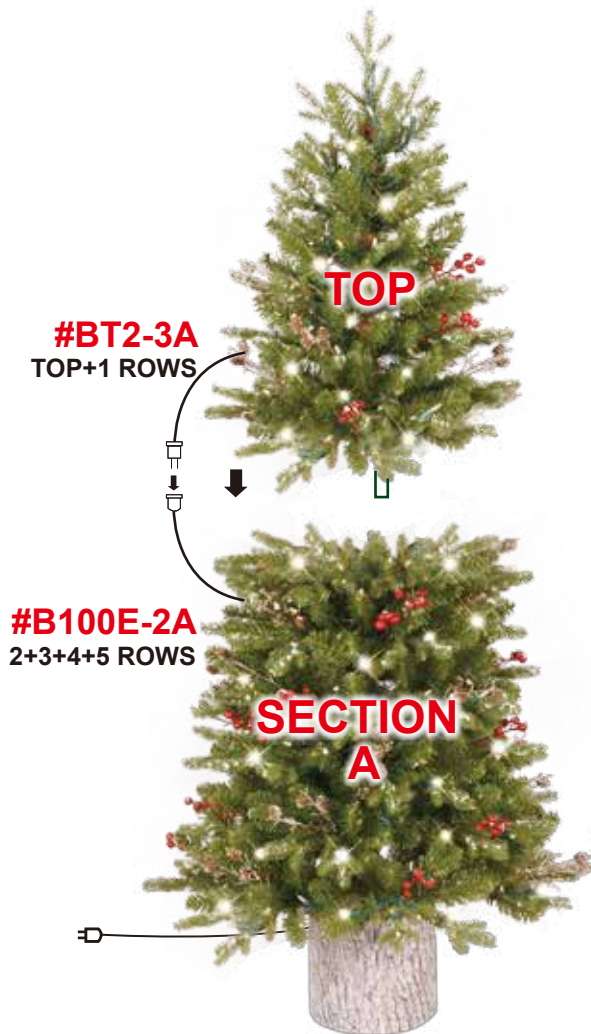

4.5' POTTED PE/PVC WINTER FROST ASPEN

200 RANDOM SPARKLE LTS

4' POTTED PE/PVC NORWAY SPRUCE

150 CLEAR CRYSTAL,
RED+GREEN PEARL LTS

#01526LO

#16118
#16126LC (CUL)

SP03-RS

SP07