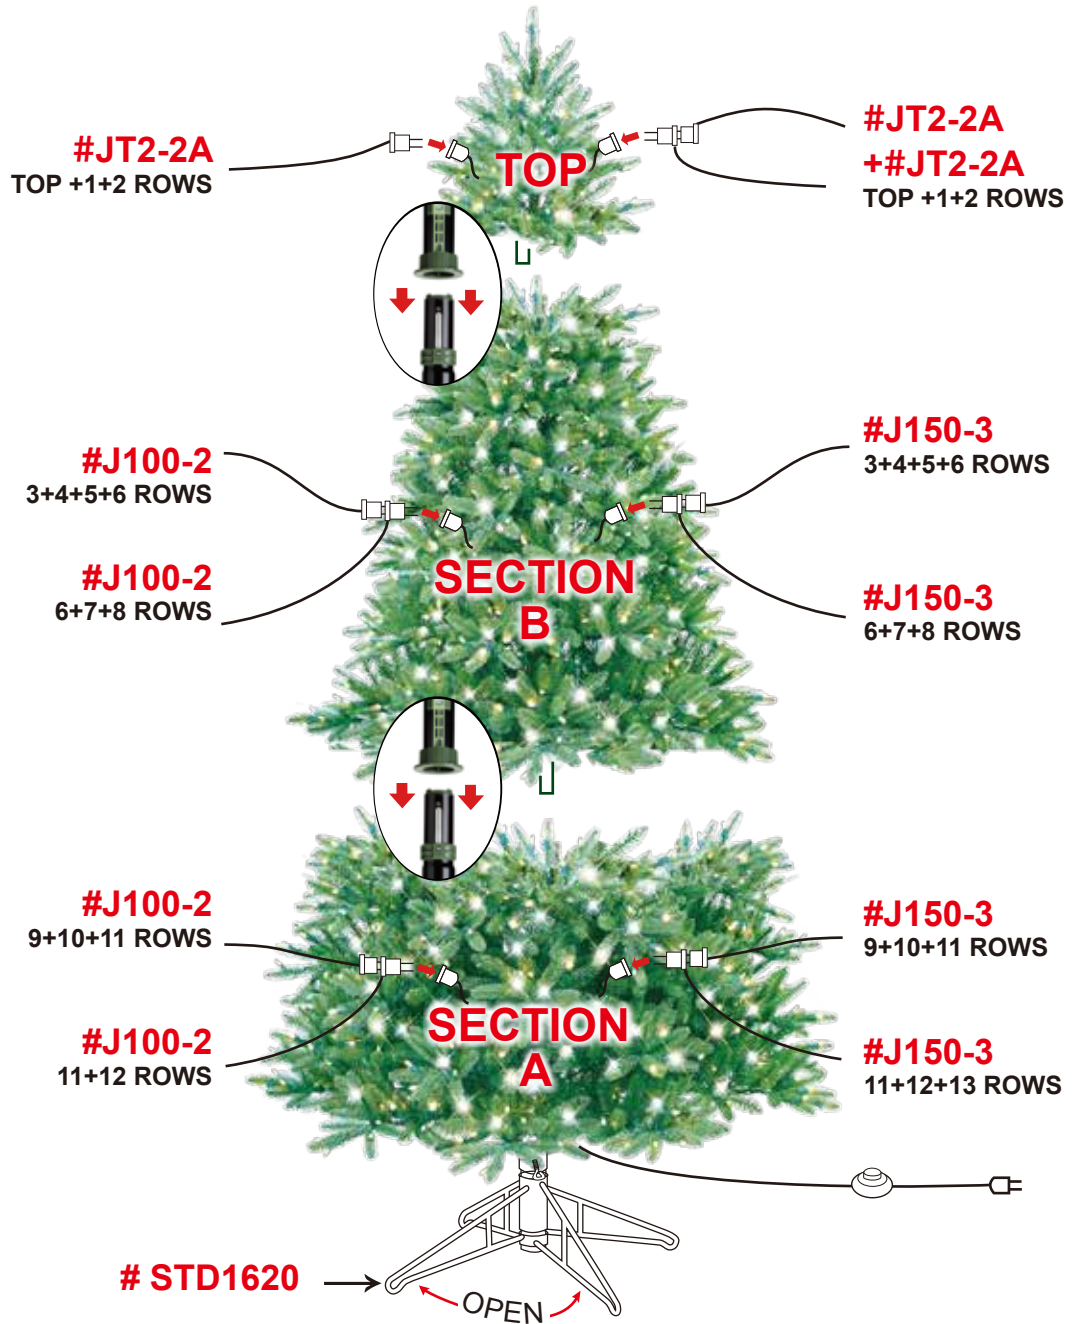

**7.5' PE/PVC  
COLORADO SPRUCE**  
Easy Light Technology®  
500 LTS

**7.5' EZ SHAPE PE/PVC  
ASPEN FIR**  
Easy Light Technology®  
800 LTS

#17101LO  
#17137LC **(CUL)**

#17112LO  
#17140LC **(CUL)**

# SP01