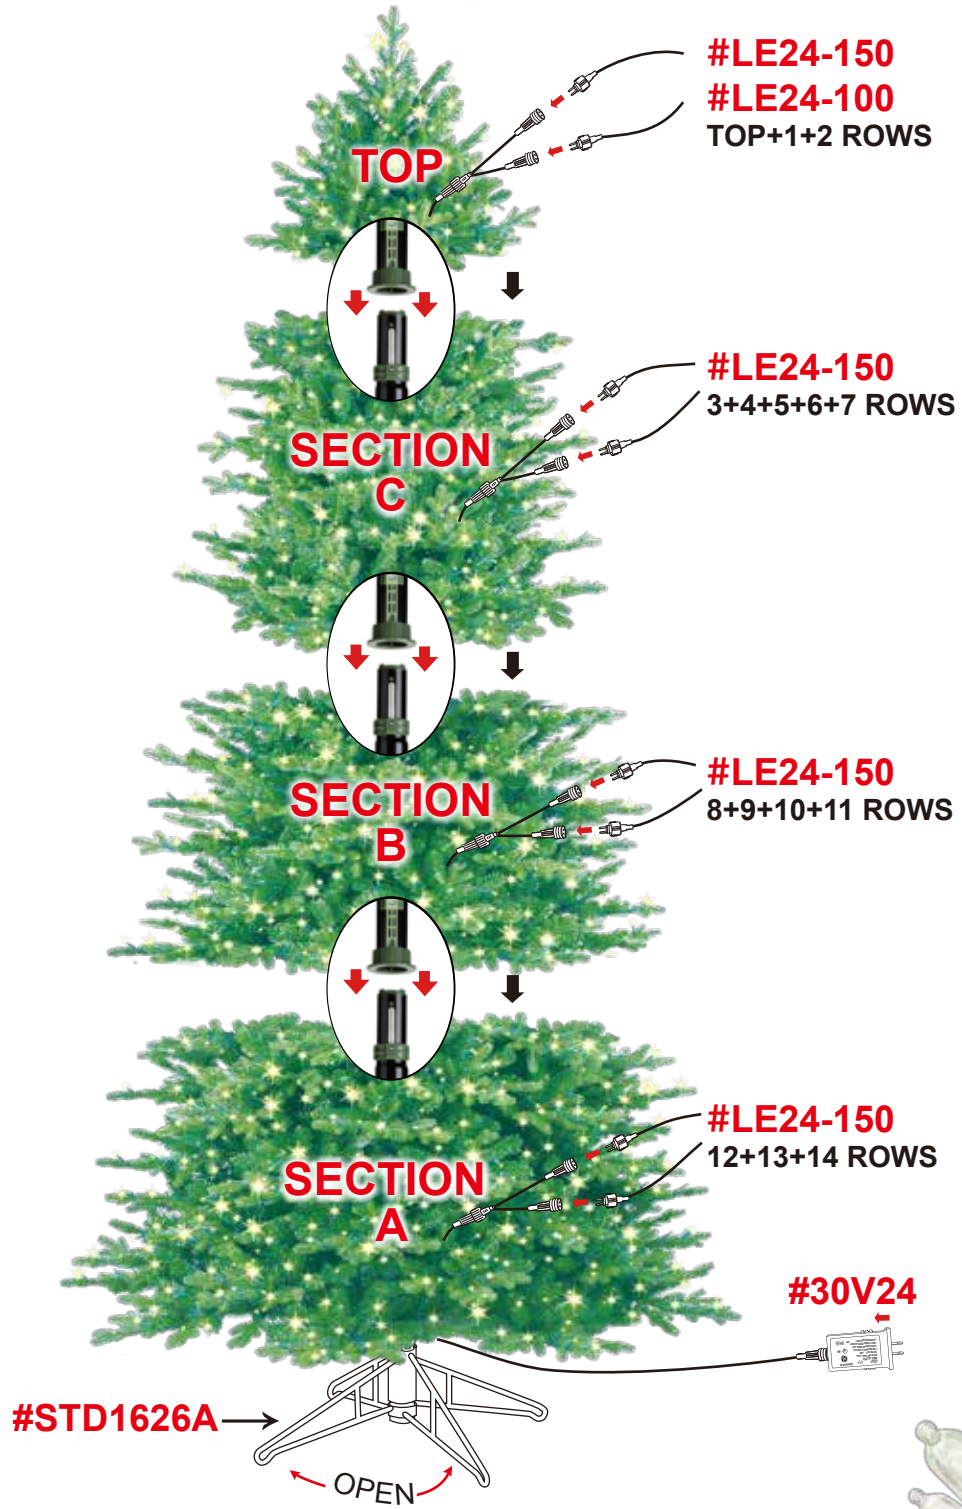

9' PE/PVC CANADIAN PINE

1150 LED WARM WHITE LTS

Total Amp. :0.43A Total Watt. :51.6W

#17164HD

#SP13