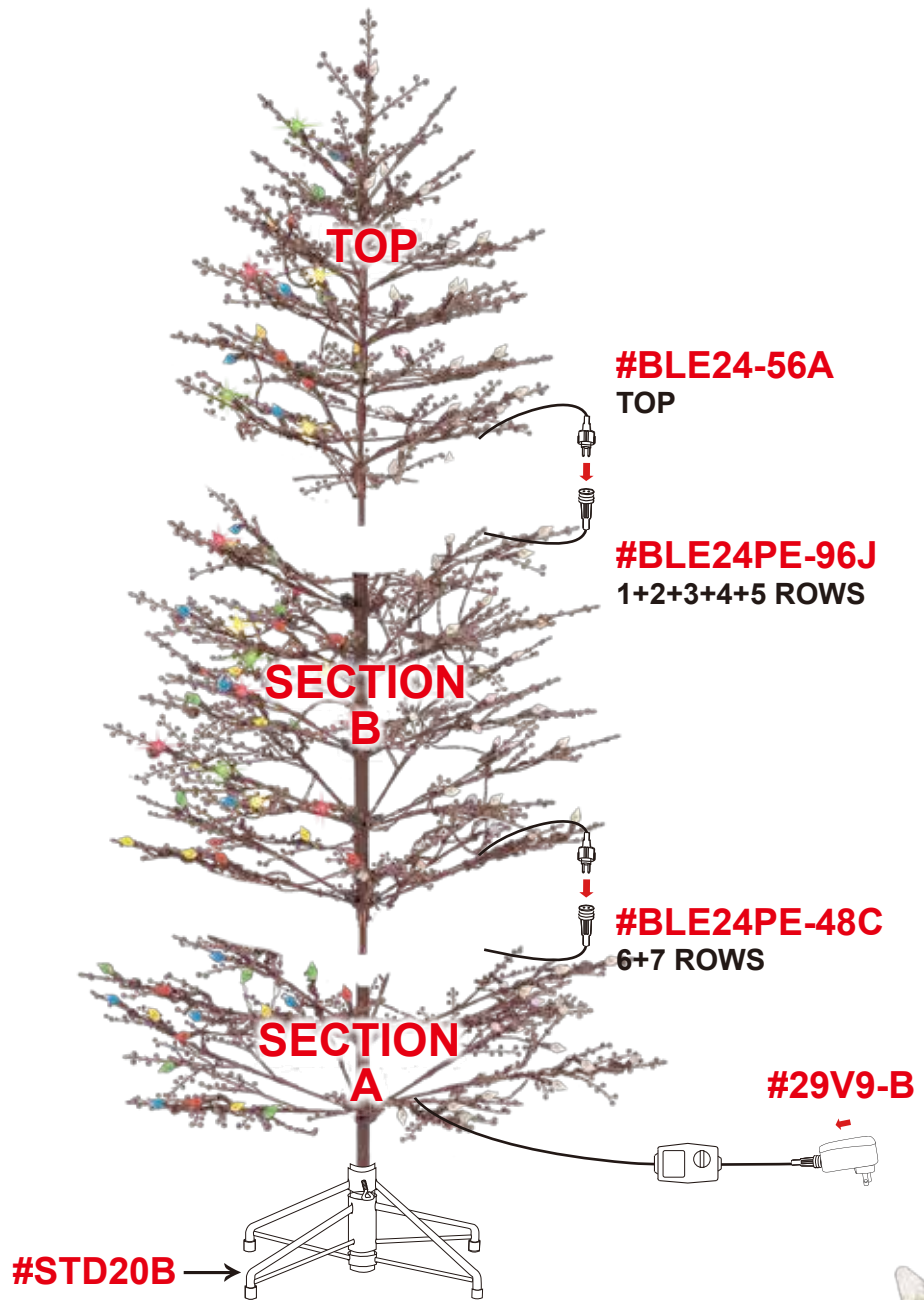

6.5' BROWN BERRY TREE

200 LED C4 COLOR CHOICE LTS

Total Amp. :0.17A Total Watt. :20.4W

#17093

#STD20B

#SP21-B