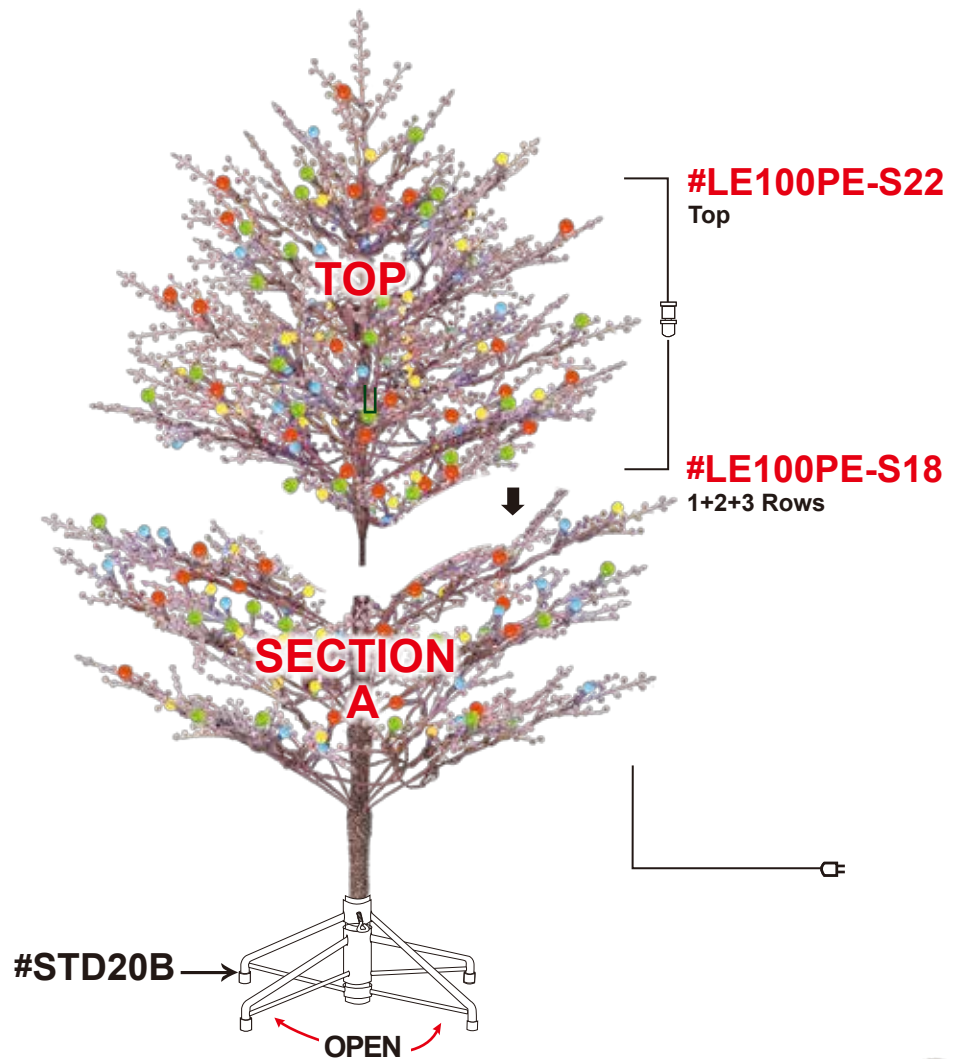

5' BROWN BERRY TREE

200 LED SUGAR PLUM LTS

0.09A / 10.8W

1 YEAR RETAILER

TS: TYPE E

#23050LO

SKU# 477462

UPC# 803993230504

#SP12-1B
LED SUGAR PLUM