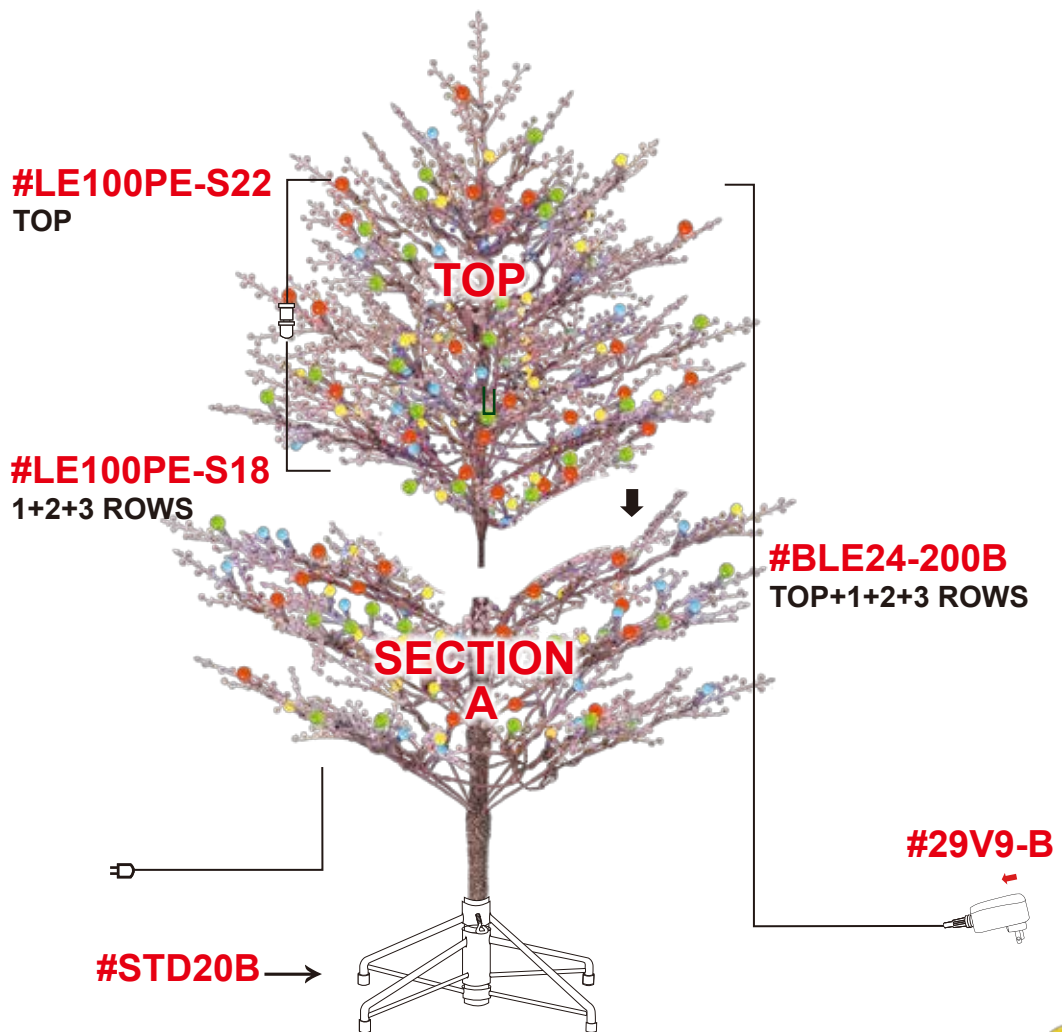

5' BROWN BERRY TREE

200 LED SUGAR PLUM LTS

Total Amp. :0.09A Total Watt. :10.8W

5' BROWN BERRY TREE

200 LED SUGAR PLUM LTS

Total Amp. :0.17A Total Watt. :20.4W

#23050LO

#23051LC (CUL)

#SP12-1B

#SP12-B