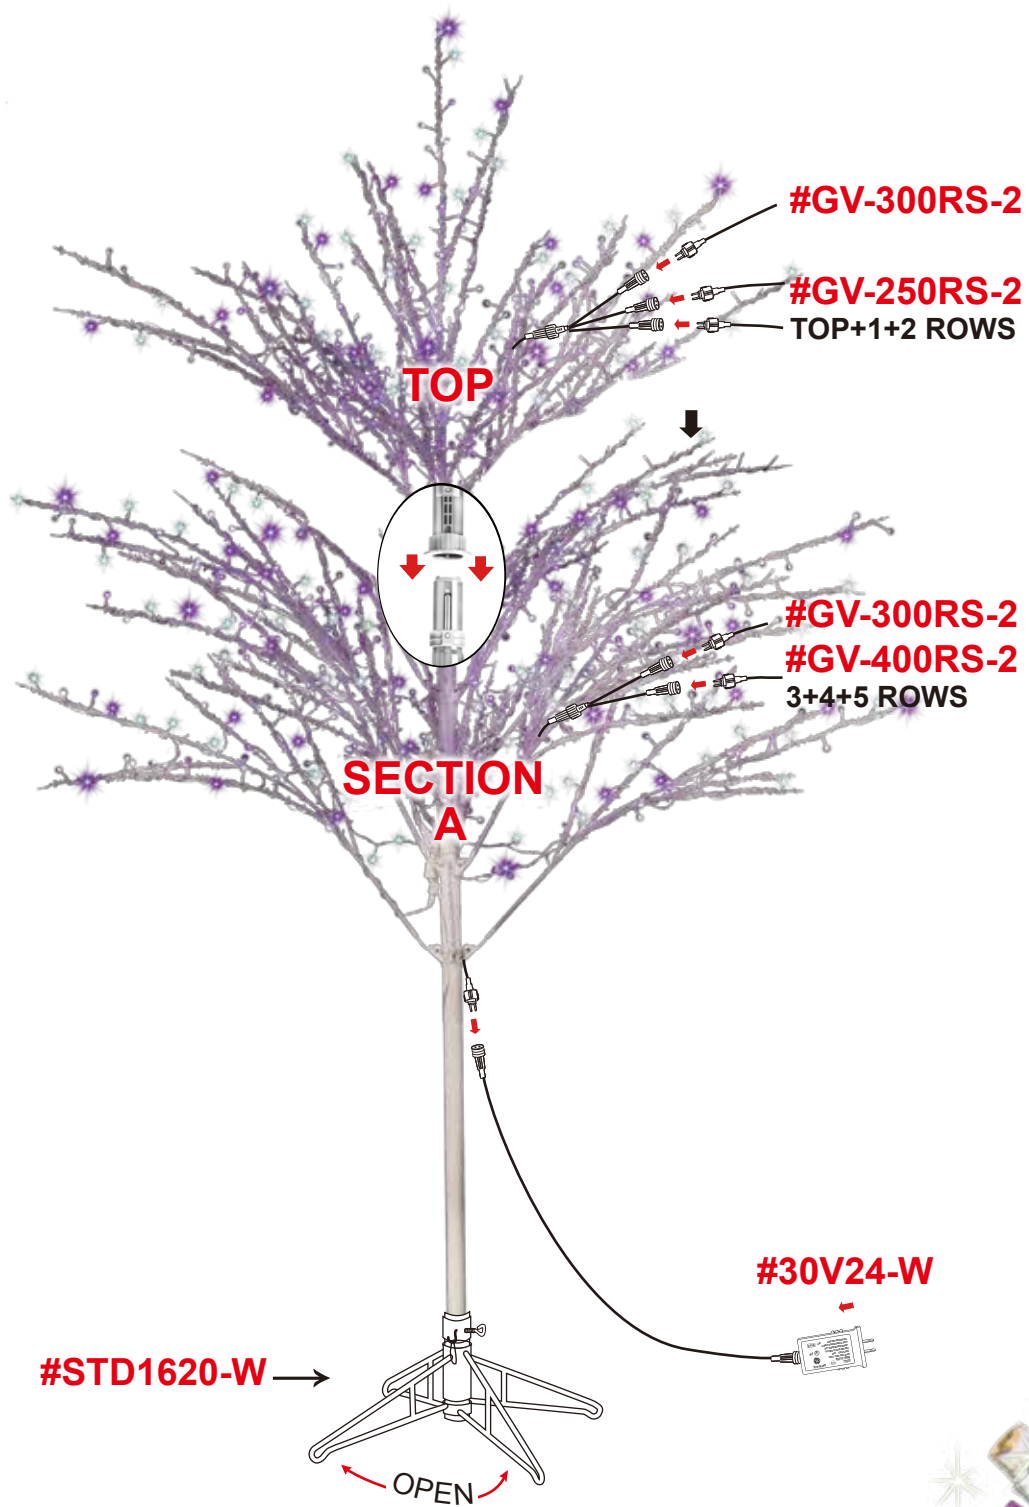

7.5' EZ SHAPE WHITE WILLOW TREE

1500 LED MICRO BRIGHT LTS

Total Amp. :0.43A Total Watt. :51.6W

#18110LO

NO SPARE BULB