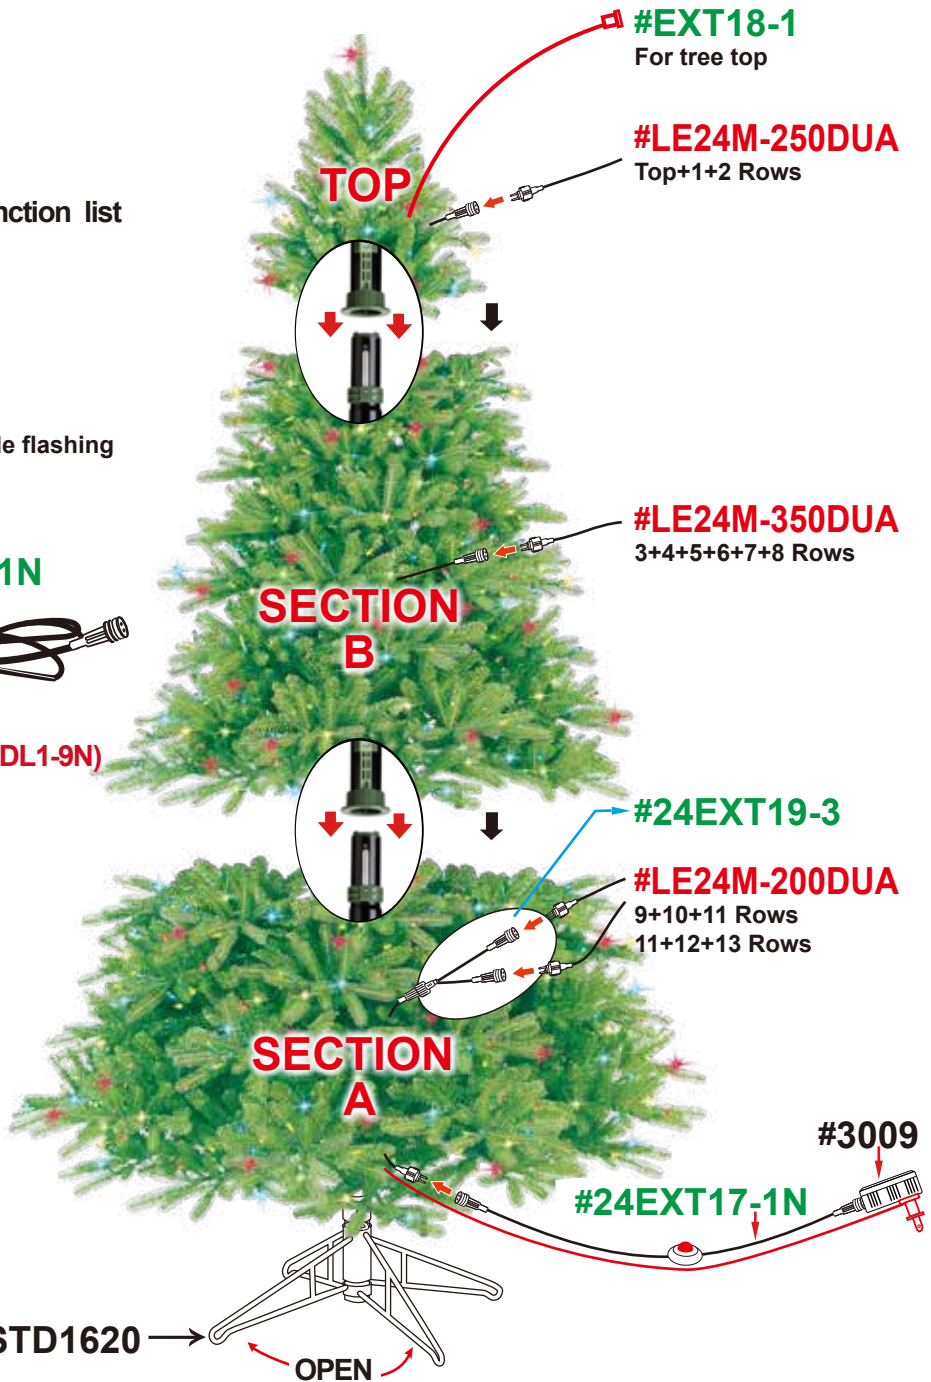

# 7.5' ASPEN FIR

1000 LED MICRO BRIGHT COLOR CHOICE LTS

0.17A / 20.4W

1 YEAR  
TS: TYPE A, E & F

#19232LO

SKU# 1293600

UPC# 803993192321

### GT-FDL1-9N function list

1. steady white
2. steady multi
3. slo-glo
4. white slo-glo
5. multi slo-glo
6. white flashing
7. multi flashing
8. change / twinkle flashing
9. off

### #24EXT17-1N

foot pedal (GT-FDL1-9N)  
w/ 8 functions

NO SPARE BULB