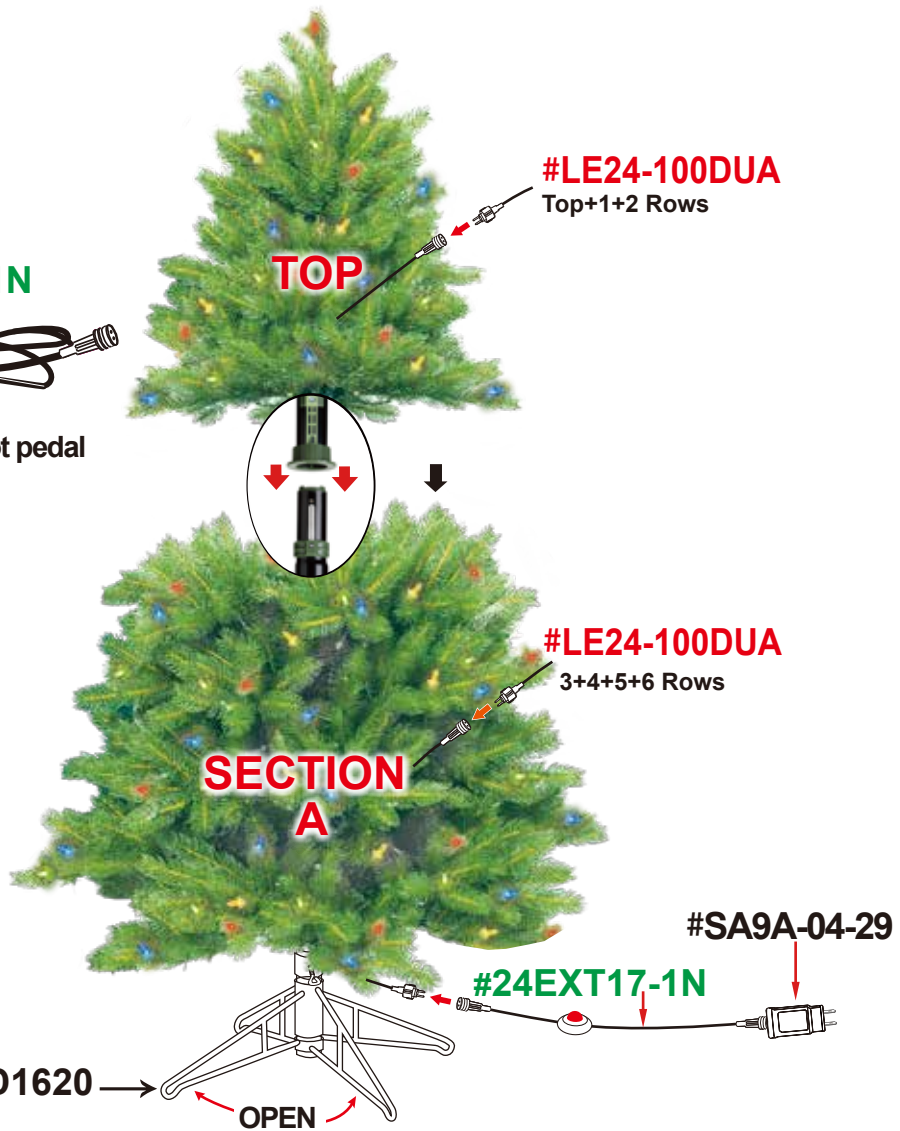

# 5' SPRUCE

200 LED 7MM COLOR CHOICE LTS

0.09A / 10.8W

#19200LO

SKU# 785839

UPC# 803993192000

3 YEAR  
TS: TYPE A, E & F

#19300LC (CUL)

SKU# 1293132 / Rona# 44295047

UPC# 803993193007

#24EXT17-1N

GT-FDL1-9N foot pedal  
w/ 8 functions

1. steady white
2. steady multi
3. slo-glo
4. white slo-glo
5. multi slo-glo
6. white flashing
7. multi flashing
8. twkl flashing
9. off

#SP22  
LED 7MM  
COLOR CHOICE