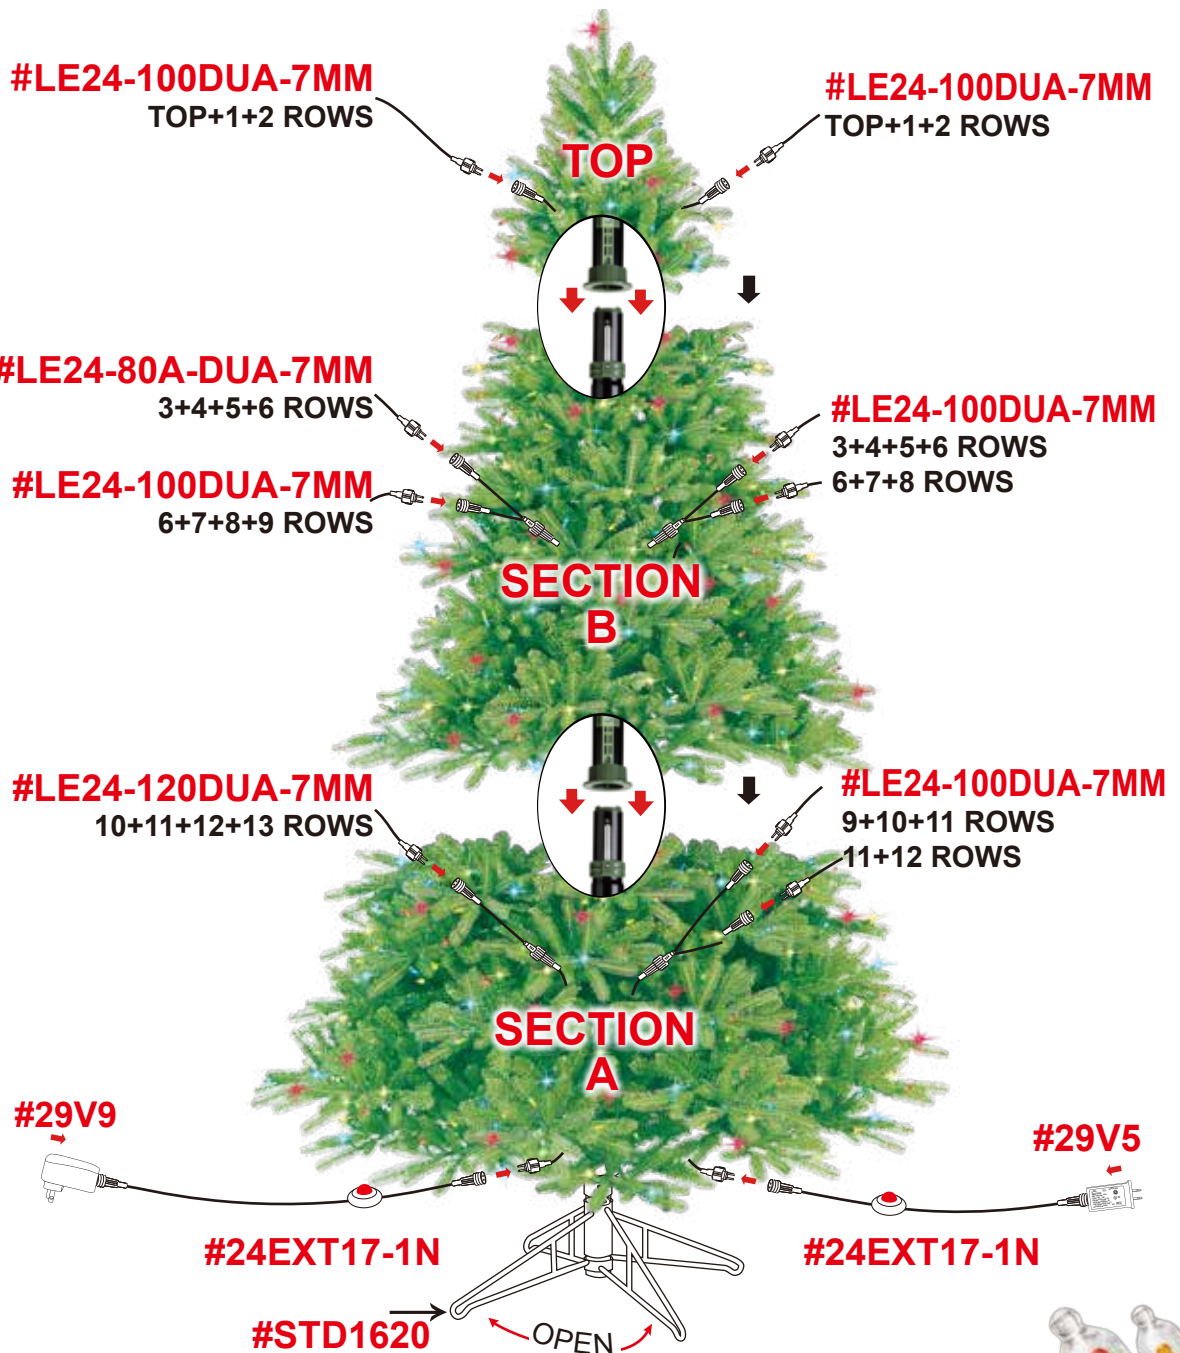

7.5' PE/PVC COLORADO SPRUCE

400 LED 7MM COLOR CHOICE LTS
Total Amp. :0.17A Total Watt. :20.4W

7.5' PE/PVC TIFFANY PINE

500 LED 7MM COLOR CHOICE LTS
Total Amp. :0.11A Total Watt. :12.6W

#18189HD
#18339HDC (CUL)

#18198

#SP22