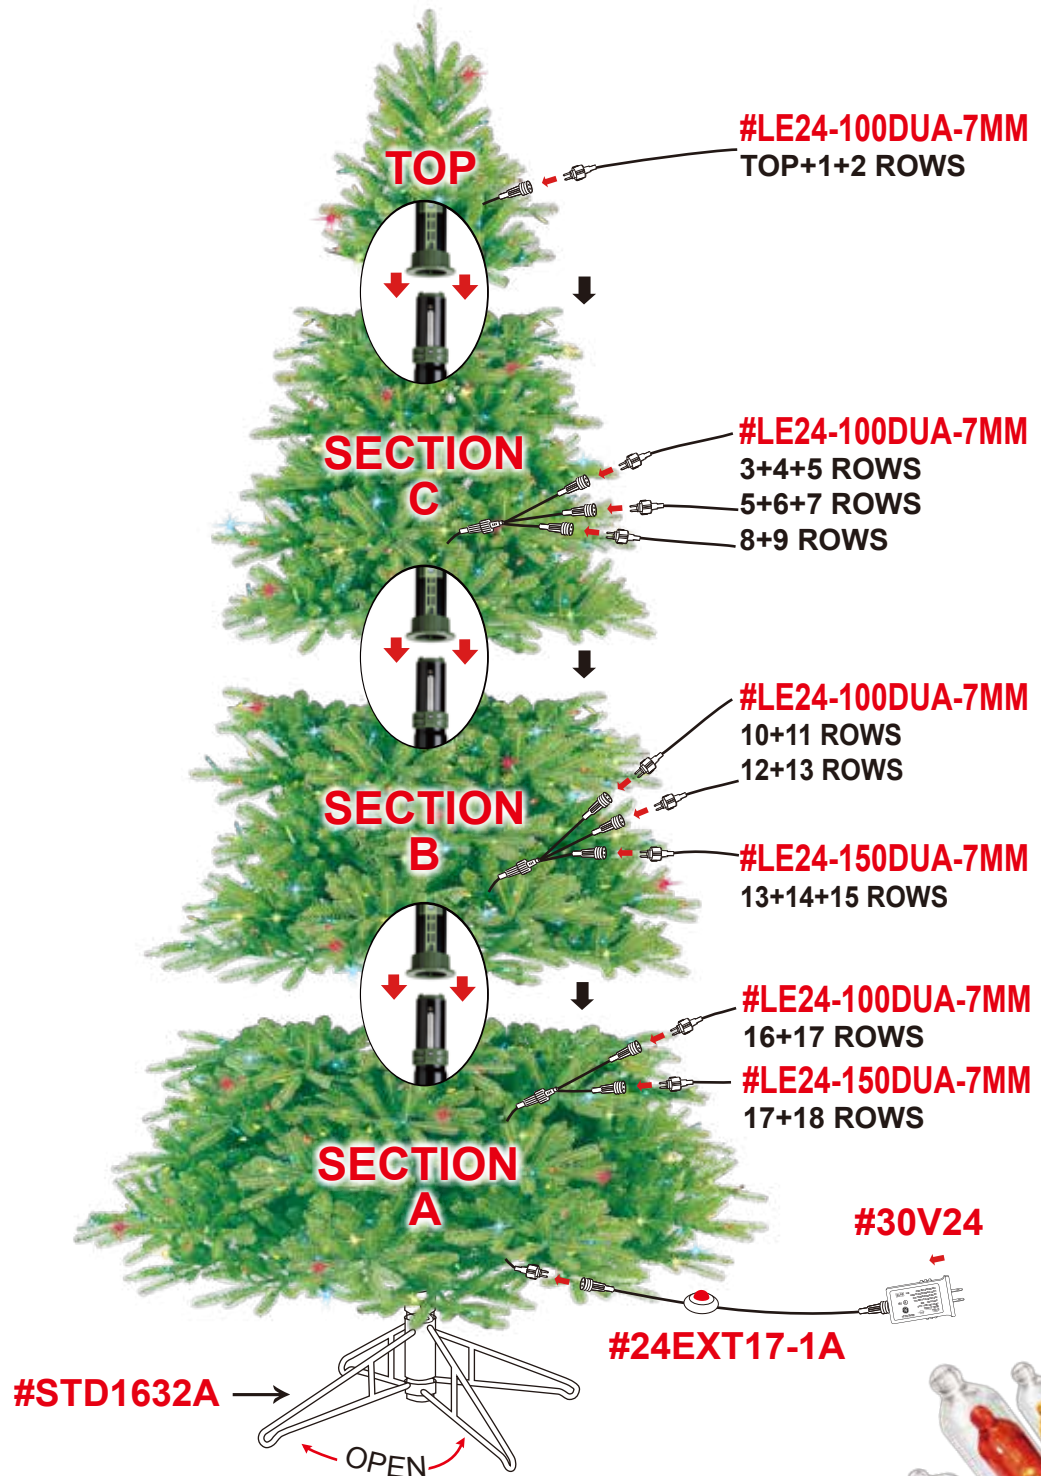

# 9' PE/PVC NOBLE FIR

1000 LED 7MM COLOR CHOICE LTS

Total Amp. :0.43A Total Watt. :51.6W

## #25911HD

#SP22