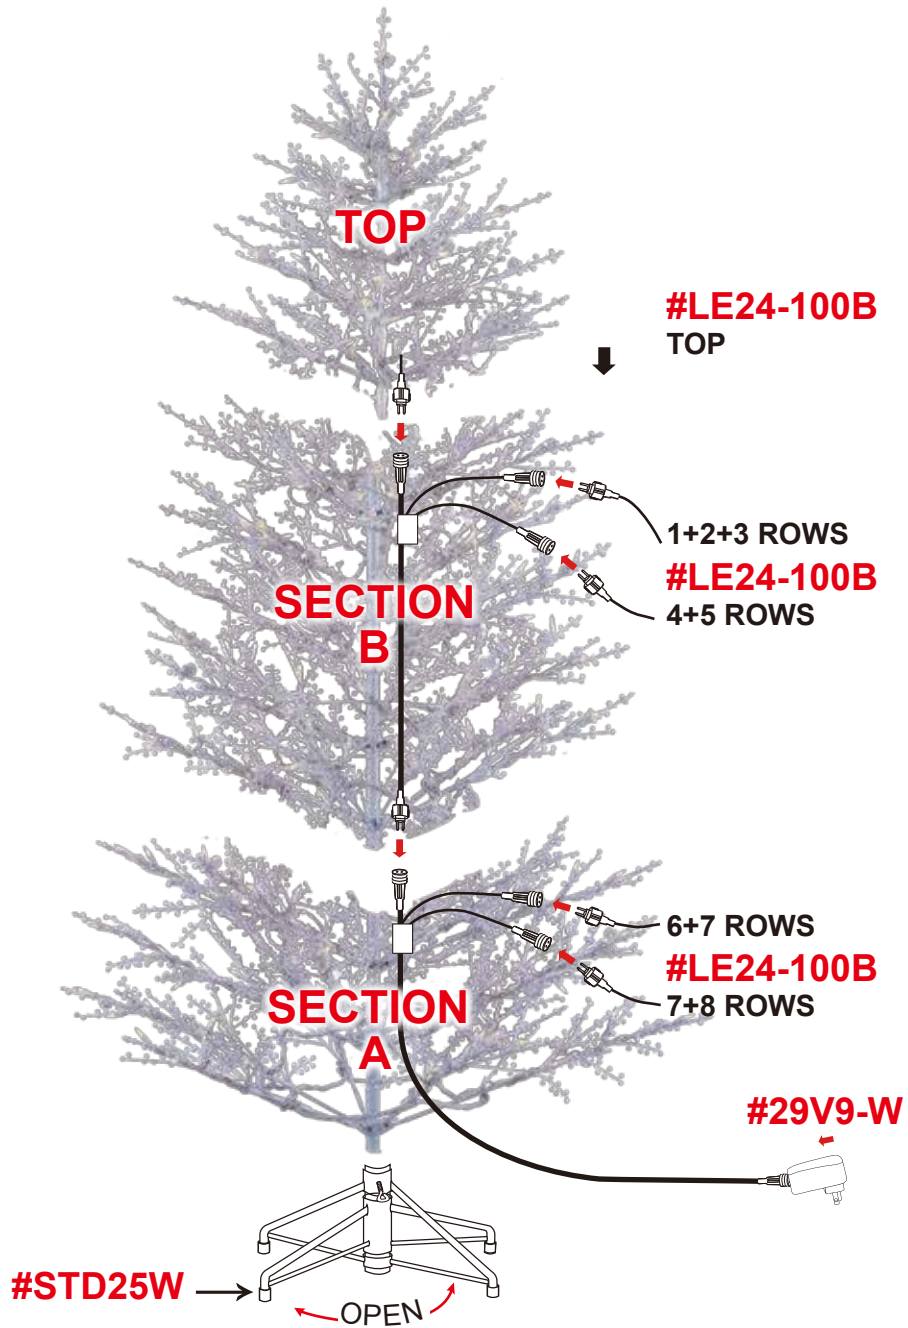

7' WHITE BERRY TREE

500 LED 5.5MM WARM WHITE LTS

Total Amp. :**0.17A** Total Watt. :**20.4W**

#21052HD

#SP13